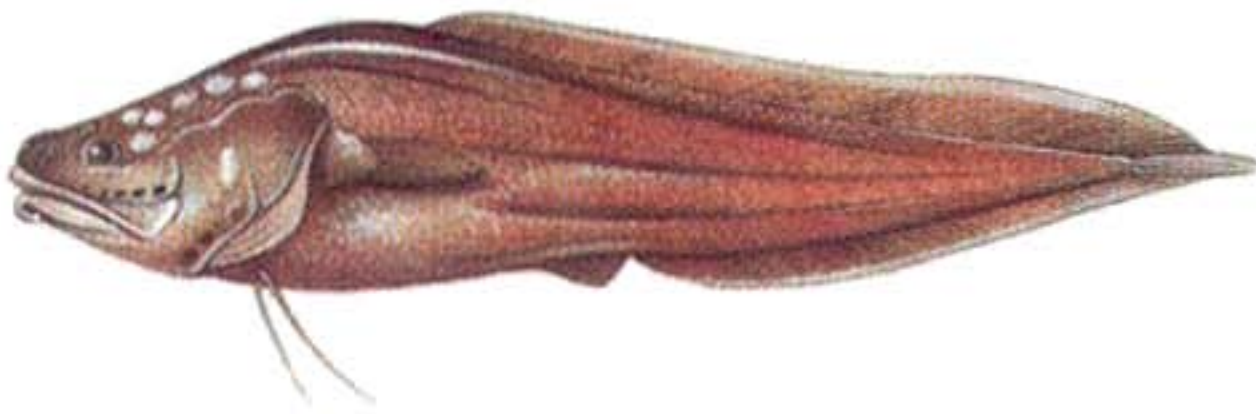

WHITE HAKE

LING

THREE-BARBED ROCKLING

BURBOT

EUROPEAN HAKE

ROUGH-HEAD GRENADIER

Lucifuga spelaeotes

NEW ZEALAND LING