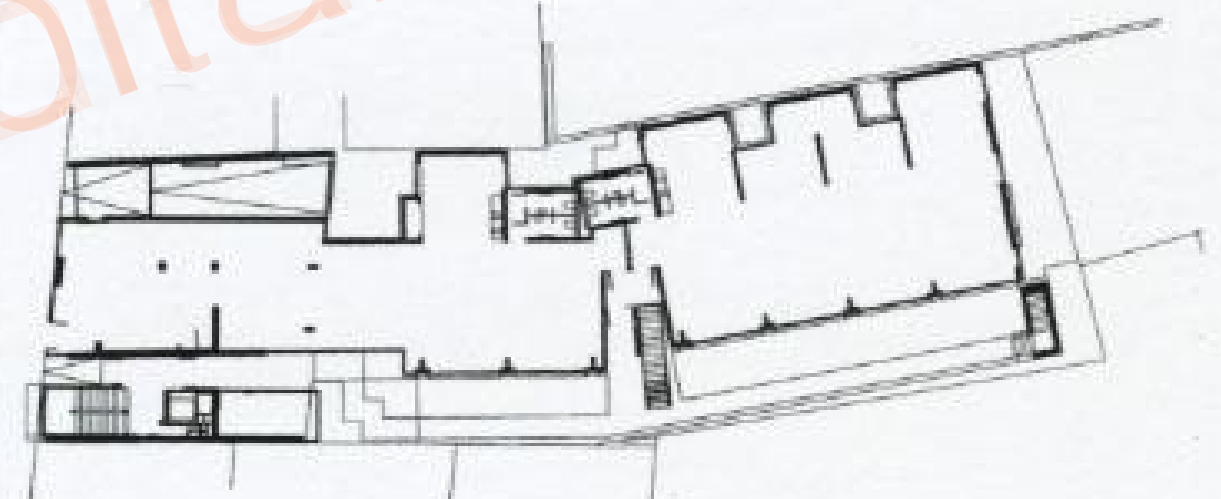

DRIENDL ARCHITECTS | VIENNA
TT5 TWIST TOWER
Vienna, Austria | 2001