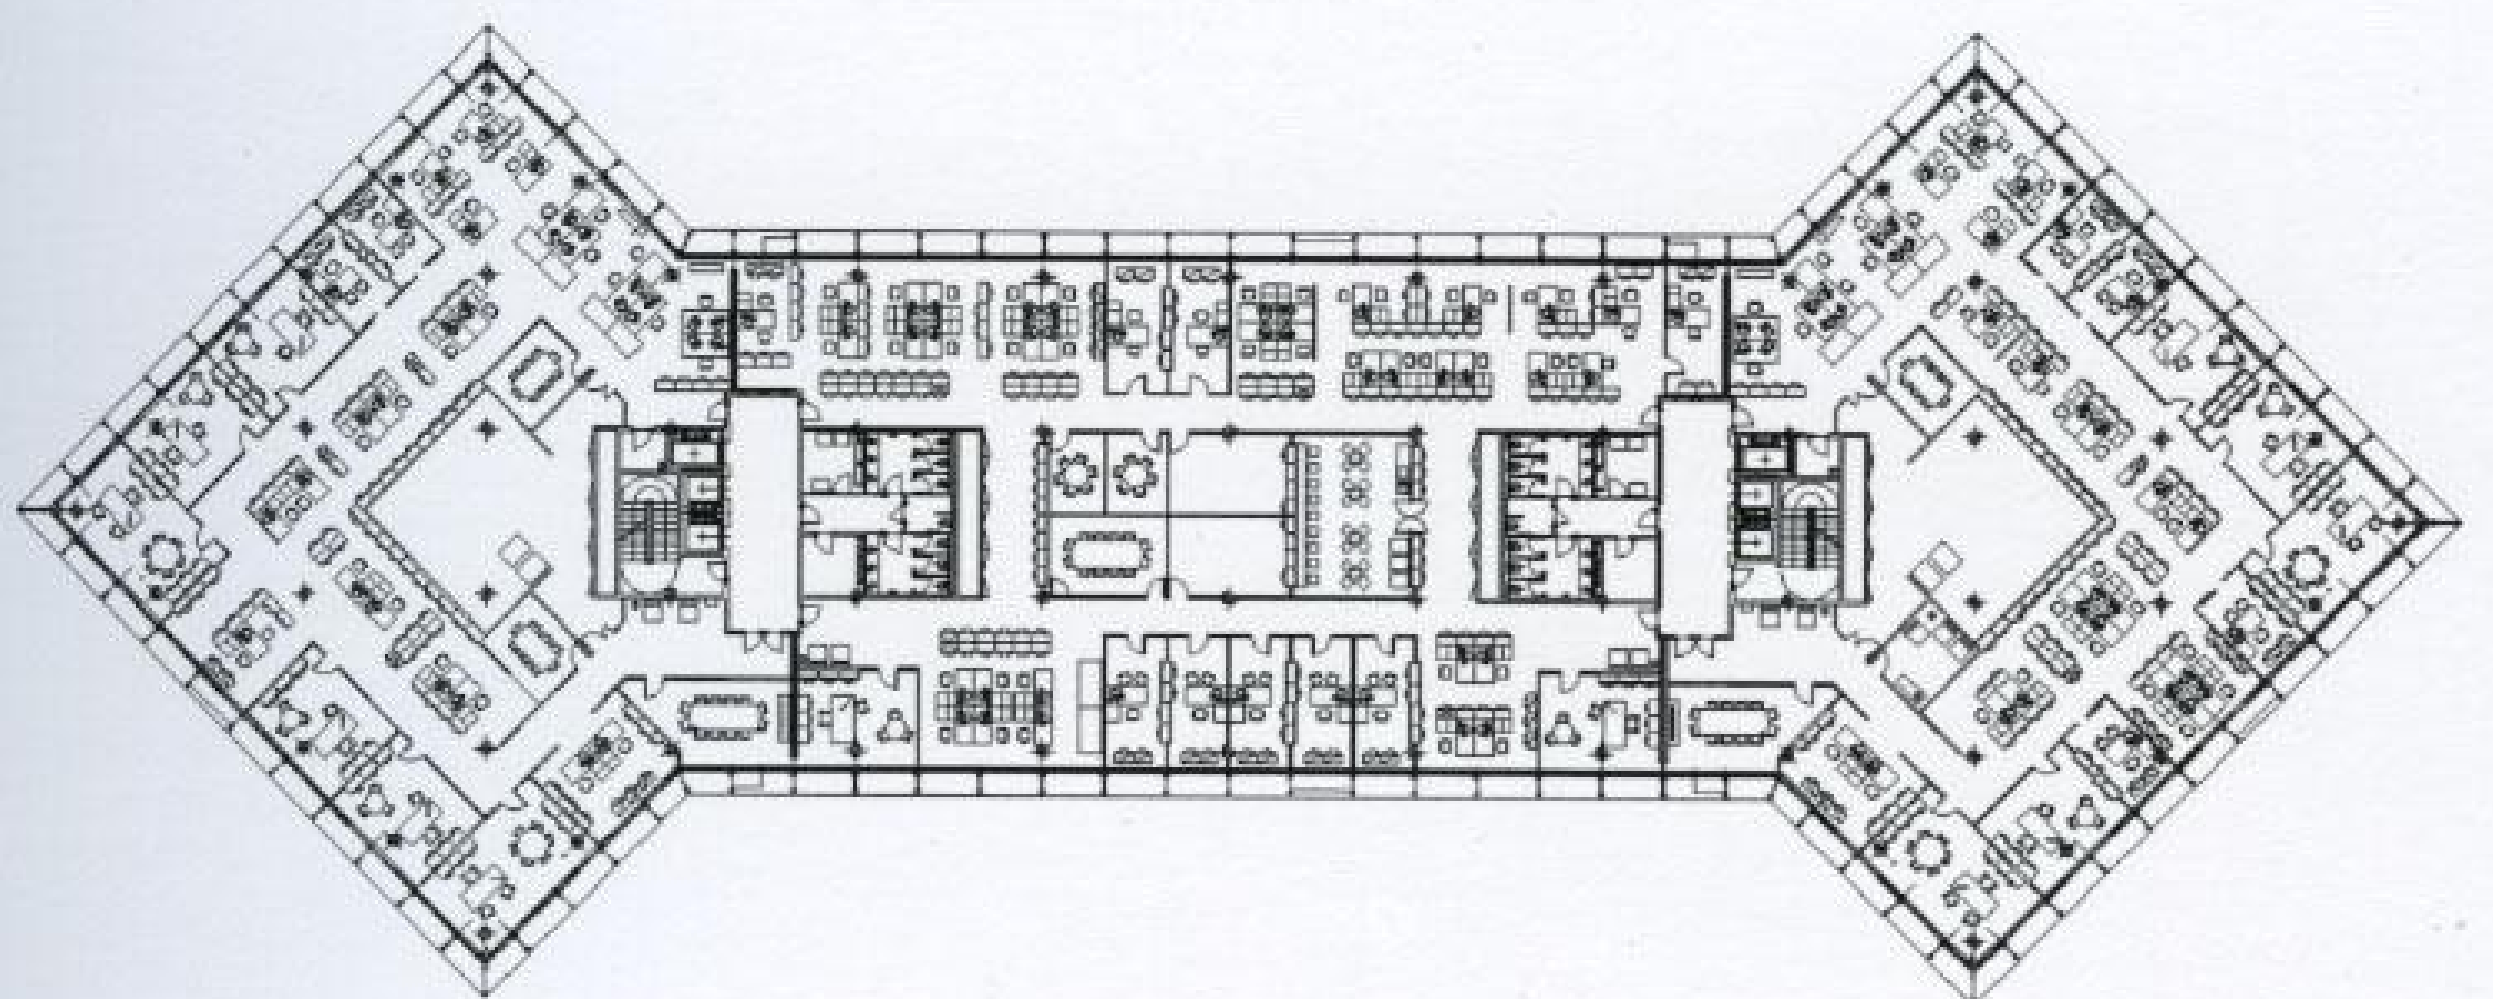

GCA ARQUITECTES ASSOCIATS | BARCELONA
ACESA
Barcelona, Spain | 2002

Ebsus | www.habitares.co.cc