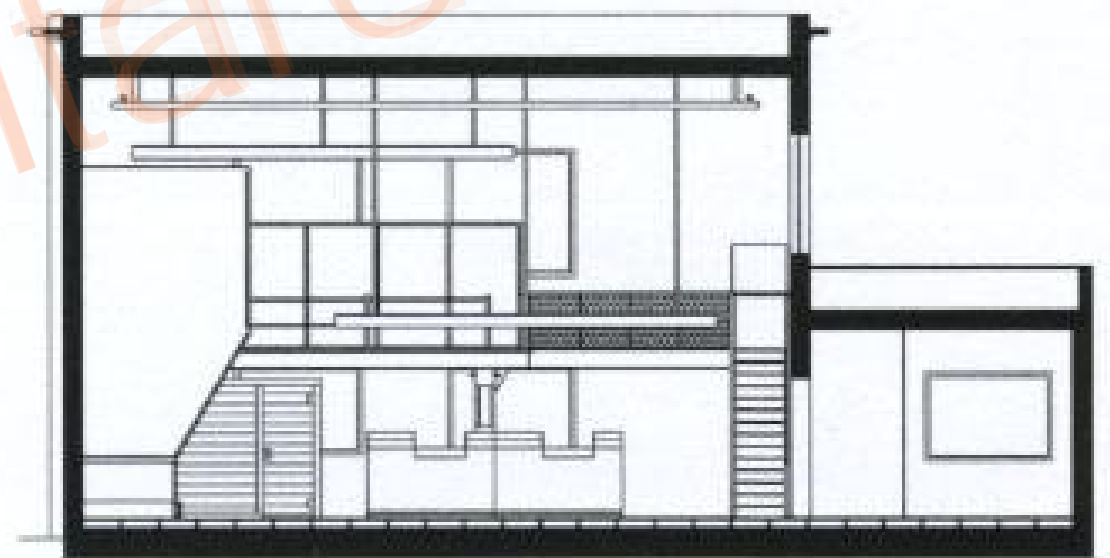

MASSIMO MARINI ARCHITETTO | PISTOIA
BANK BRANCH OFFICE IN CERRETO GUIDI
Florence, Italy | 2004