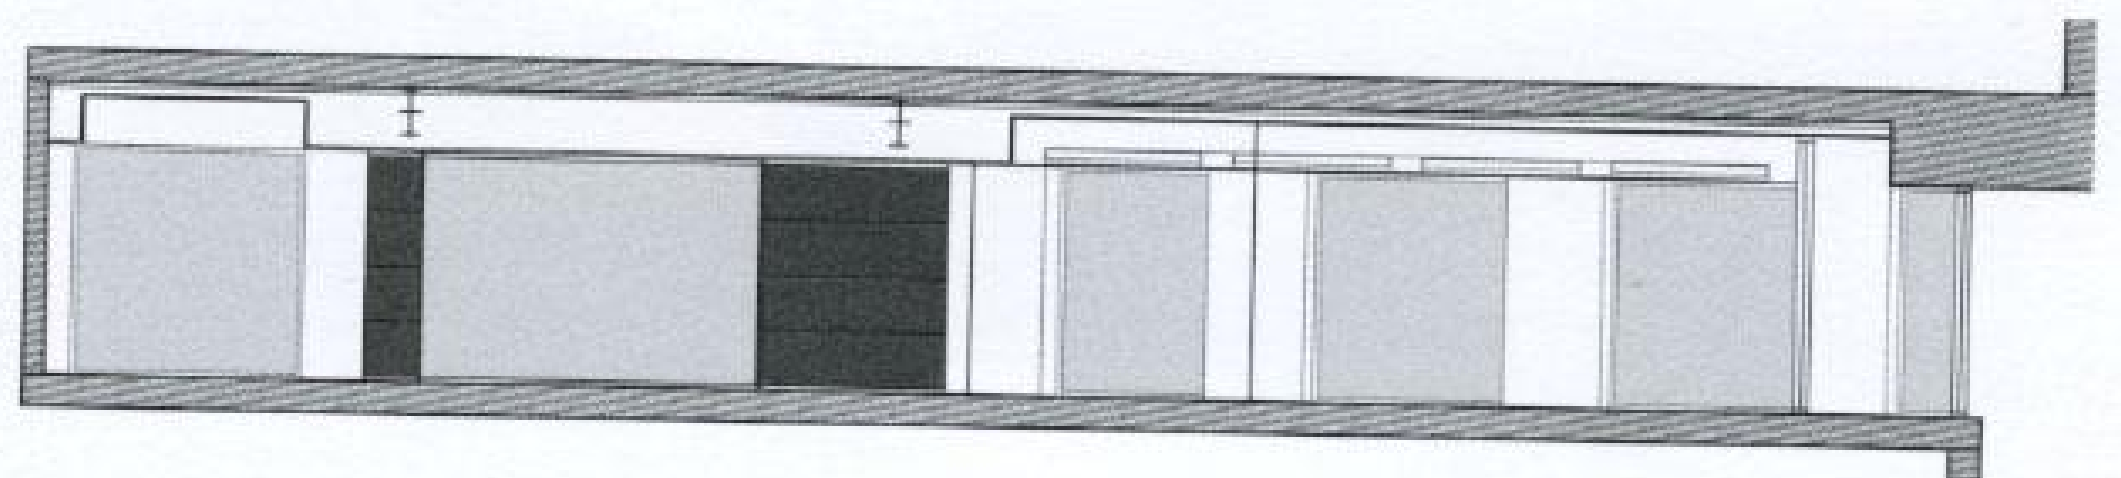

HÉCTOR RESTREPO | BARCELONA
ZONA
Barcelona, Spain | 2003