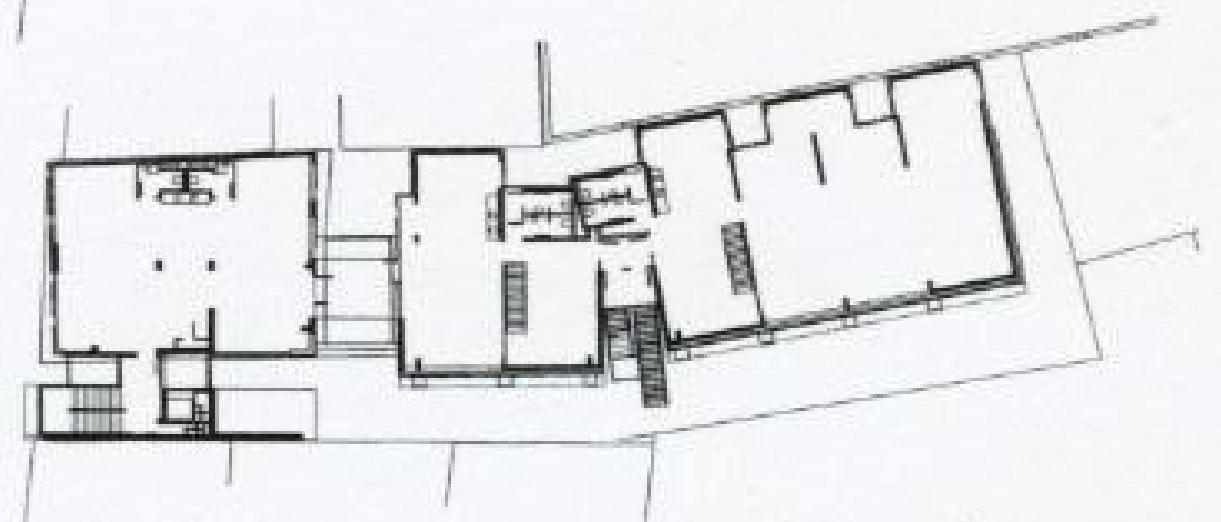

DRIENDL ARCHITECTS | VIENNA
TT5 TWIST TOWER
Vienna, Austria | 2001