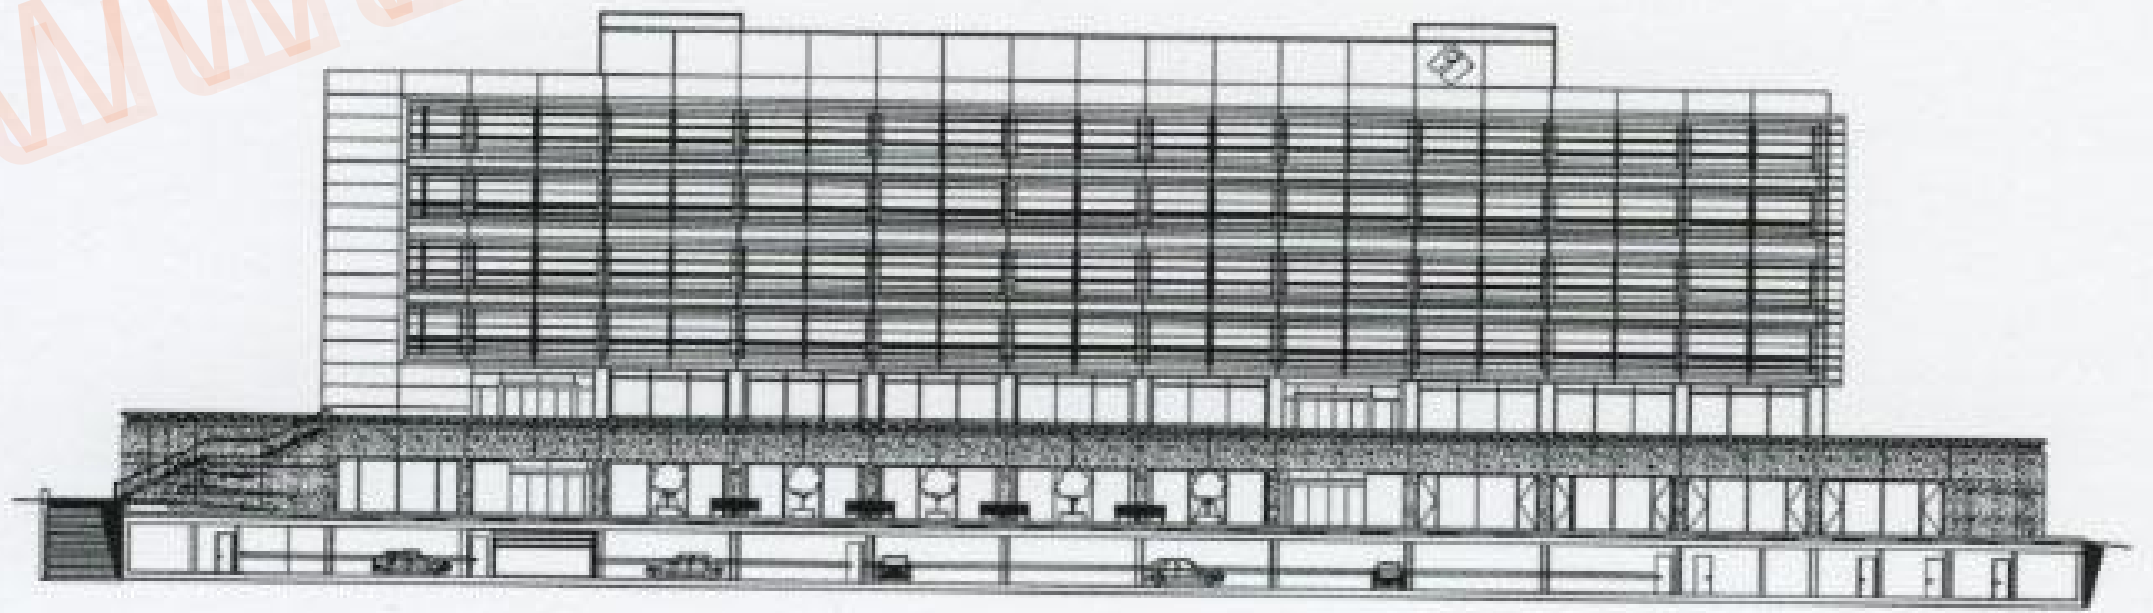

www.habilares.co.cc

GRAY PUKSAND | MELBOURNE
BOURKE PLACE STUDIO
Melbourne, Australia | 2004

Ebsus | www.habitares.co.cc

For Sale
 8621 3333
 CENTRAL KING STREET
 CBRE

For Sale
 8621 3333
 CENTRAL KING STREET
 • Building Area: 123m²
 • Rare vacant freehold opportunity
 to occupy, develop or invest
 • Terms: 10% deposit; 30, 60 or 90 day settlement
 Marcus Quinn 0410 435 152
 David Gill 0414 585 671
 CBR RICHARDSON
 LEVEL 32/525 COLLINS STREET, MELBOURNE