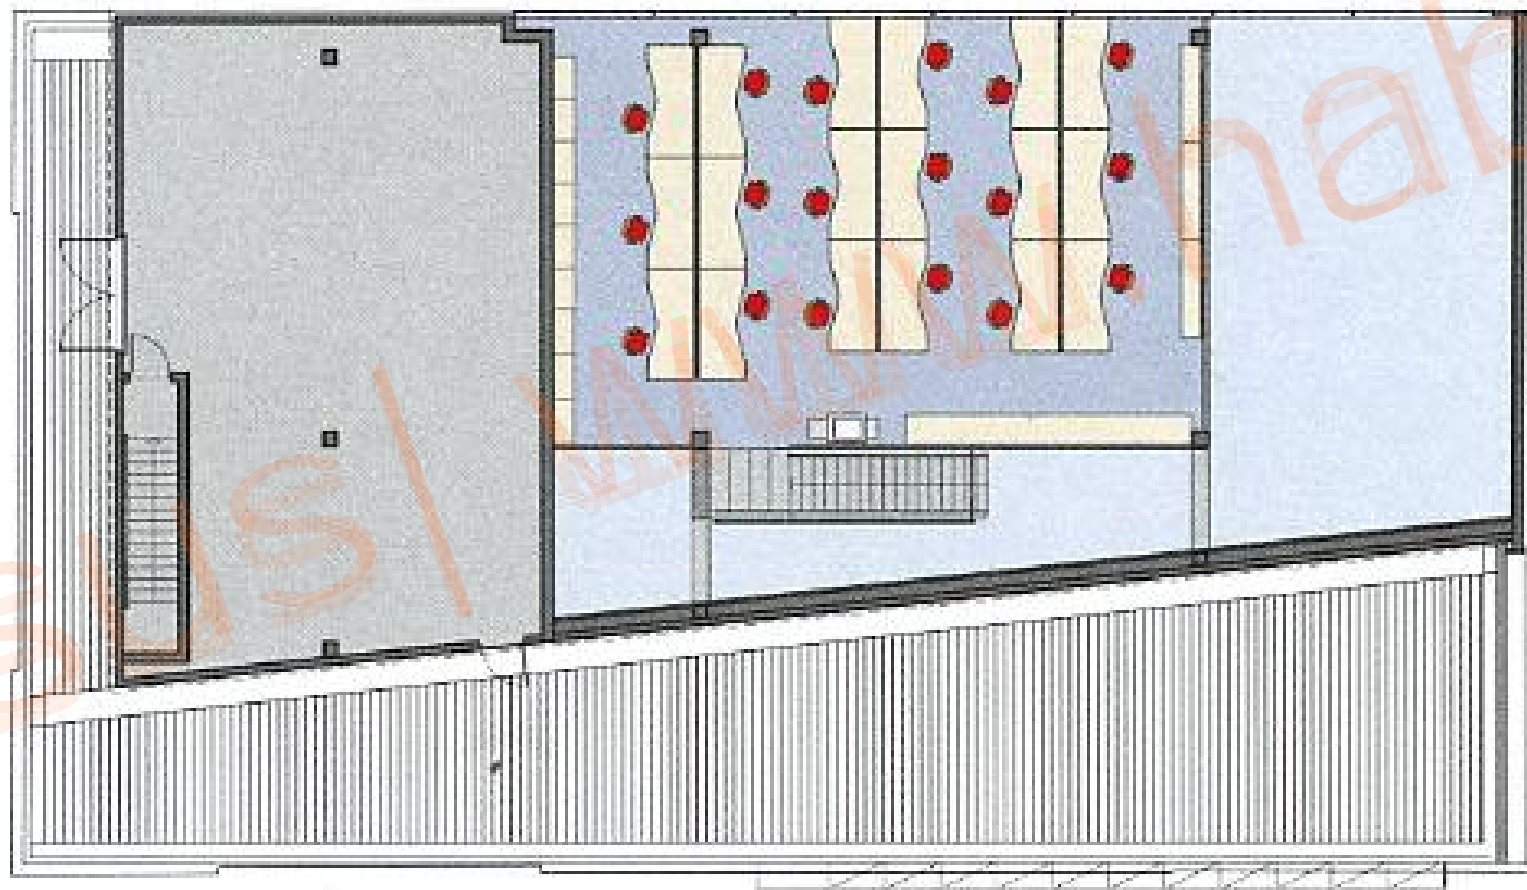

www.habilares.co.cc

GRAY PUKSAND | MELBOURNE
BOURKE PLACE STUDIO
Melbourne, Australia | 2004

Ebsus | www.habitares.co.cc

For Sale
 8621 3333
 CENTRAL KING STREET
 CBRE

For Sale
 8621 3333
 CENTRAL KING STREET
 • Building Area: 123m²
 • Rare vacant freehold opportunity
 to occupy, develop or invest
 • Terms: 10% deposit; 30, 60 or 90 day settlement
 Marcus Quinn 0410 435 152
 David Gill 0414 585 671
 CBR RICHARDSON
 LEVEL 32/525 COLLINS STREET, MELBOURNE