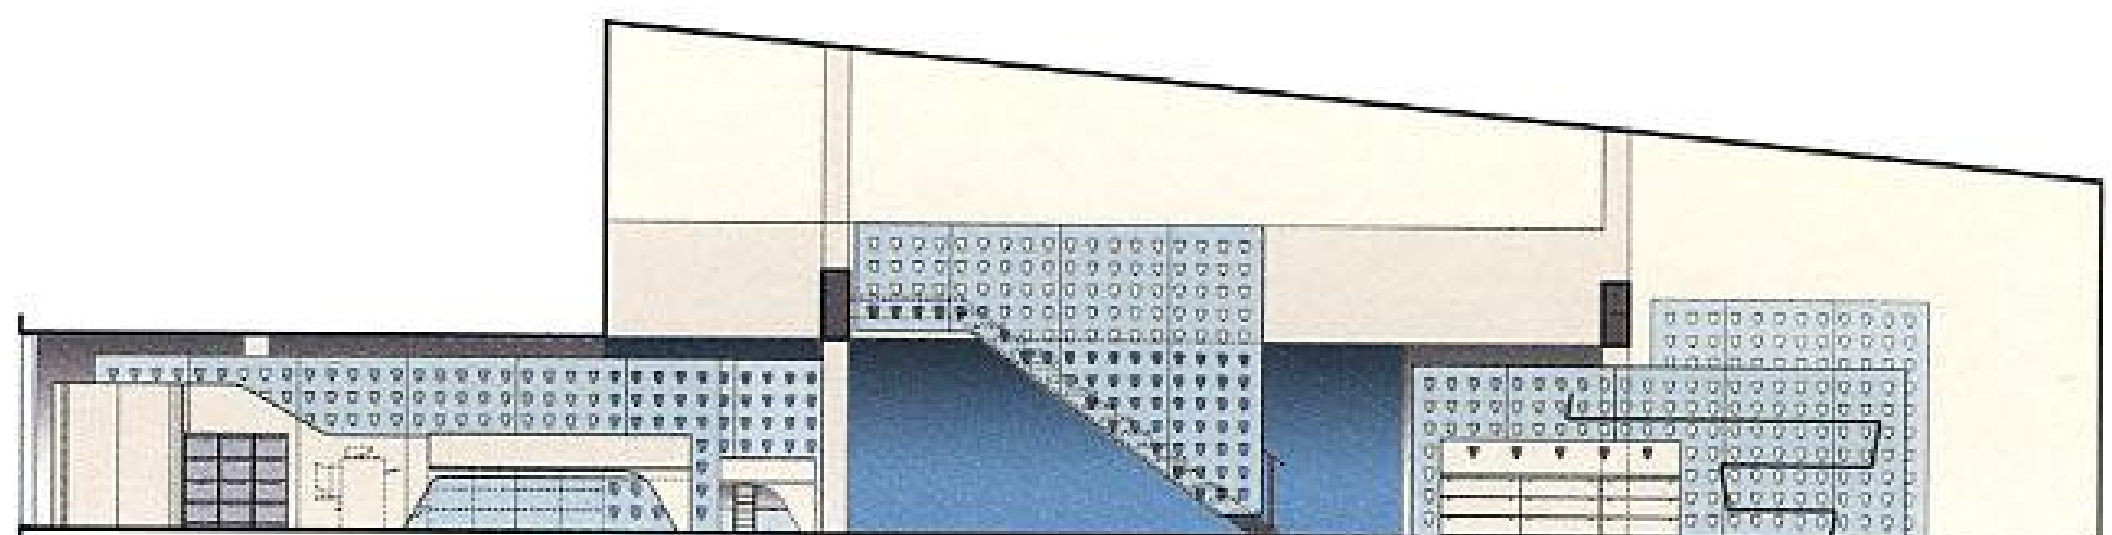

www.habilares.co.cc

GRAY PUKSAND | MELBOURNE
BOURKE PLACE STUDIO
Melbourne, Australia | 2004

Ebsus | www.habitares.co.cc

For Sale
 8621 3333
 CENTRAL KING STREET
 CBRE

For Sale
 8621 3333
 CENTRAL KING STREET
 • Building Area: 123m²
 • Rare vacant freehold opportunity
 to occupy, develop or invest
 • Terms: 10% deposit; 30, 60 or 90 day settlement
 Marcus Quinn 0410 435 152
 David Gill 0414 585 671
 CBR RICHARDSON
 LEVEL 32/525 COLLINS STREET, MELBOURNE