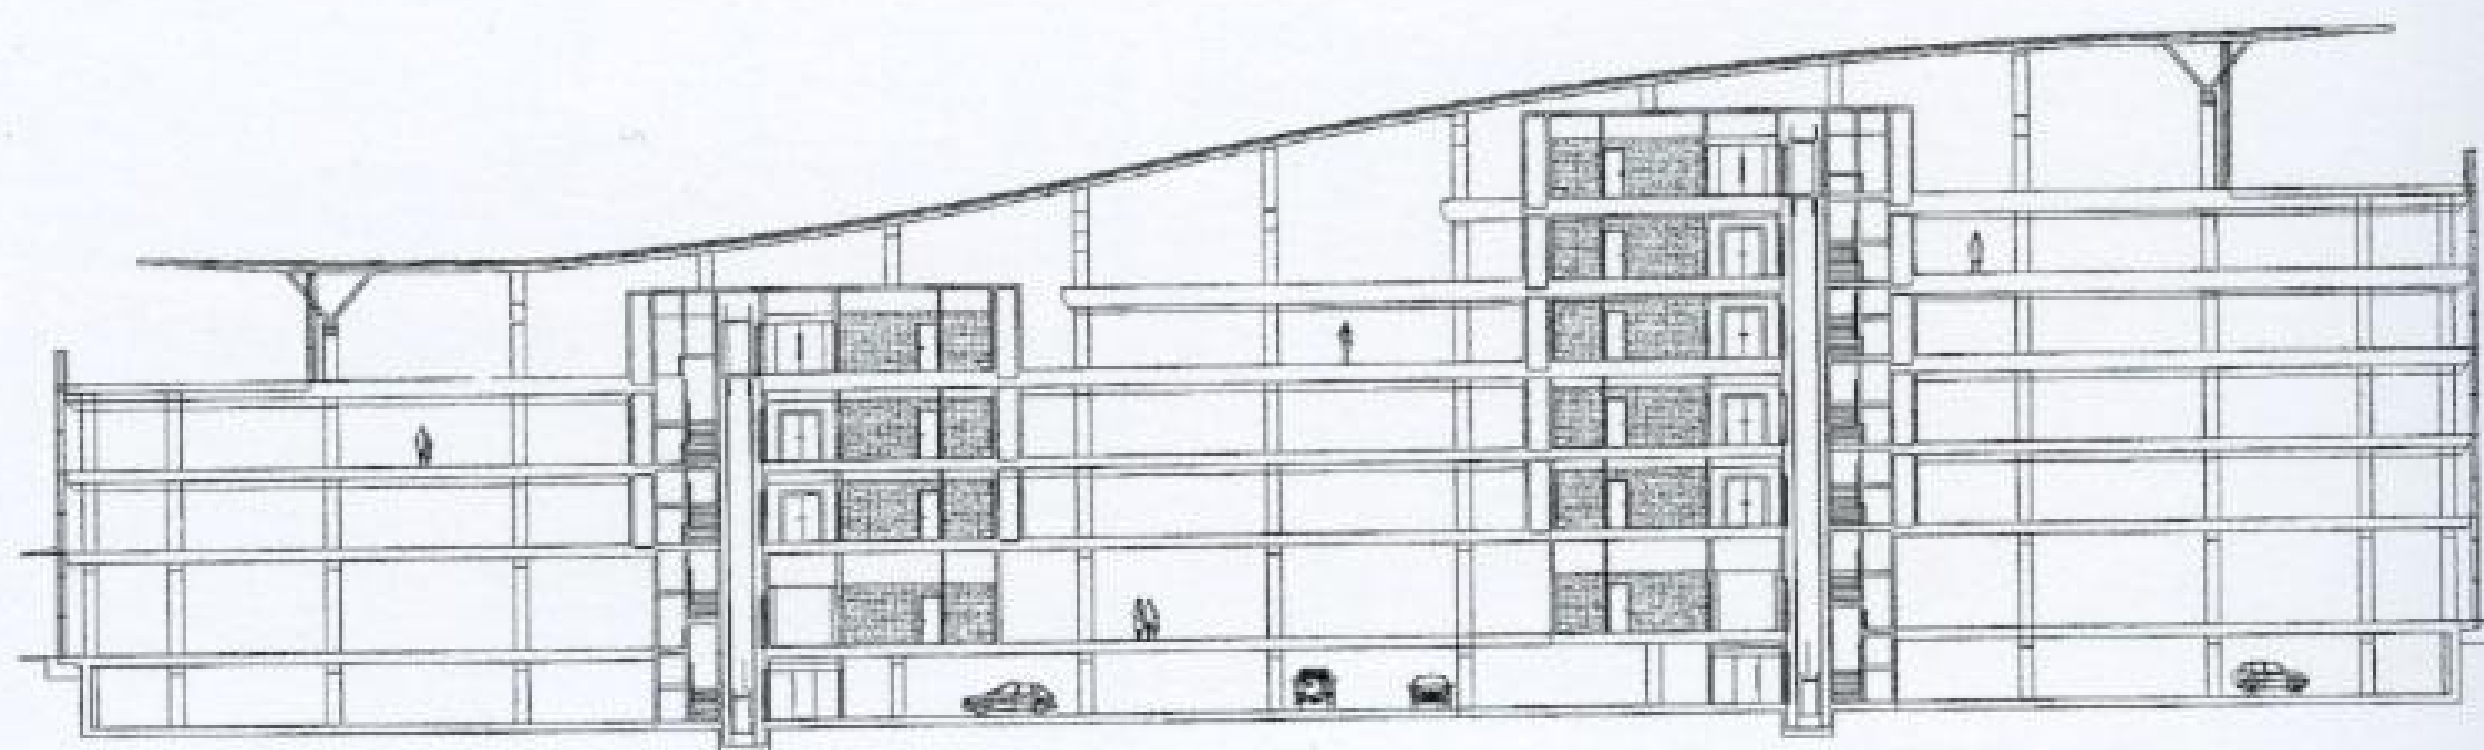

Ebsus | www.habitares.co.cc