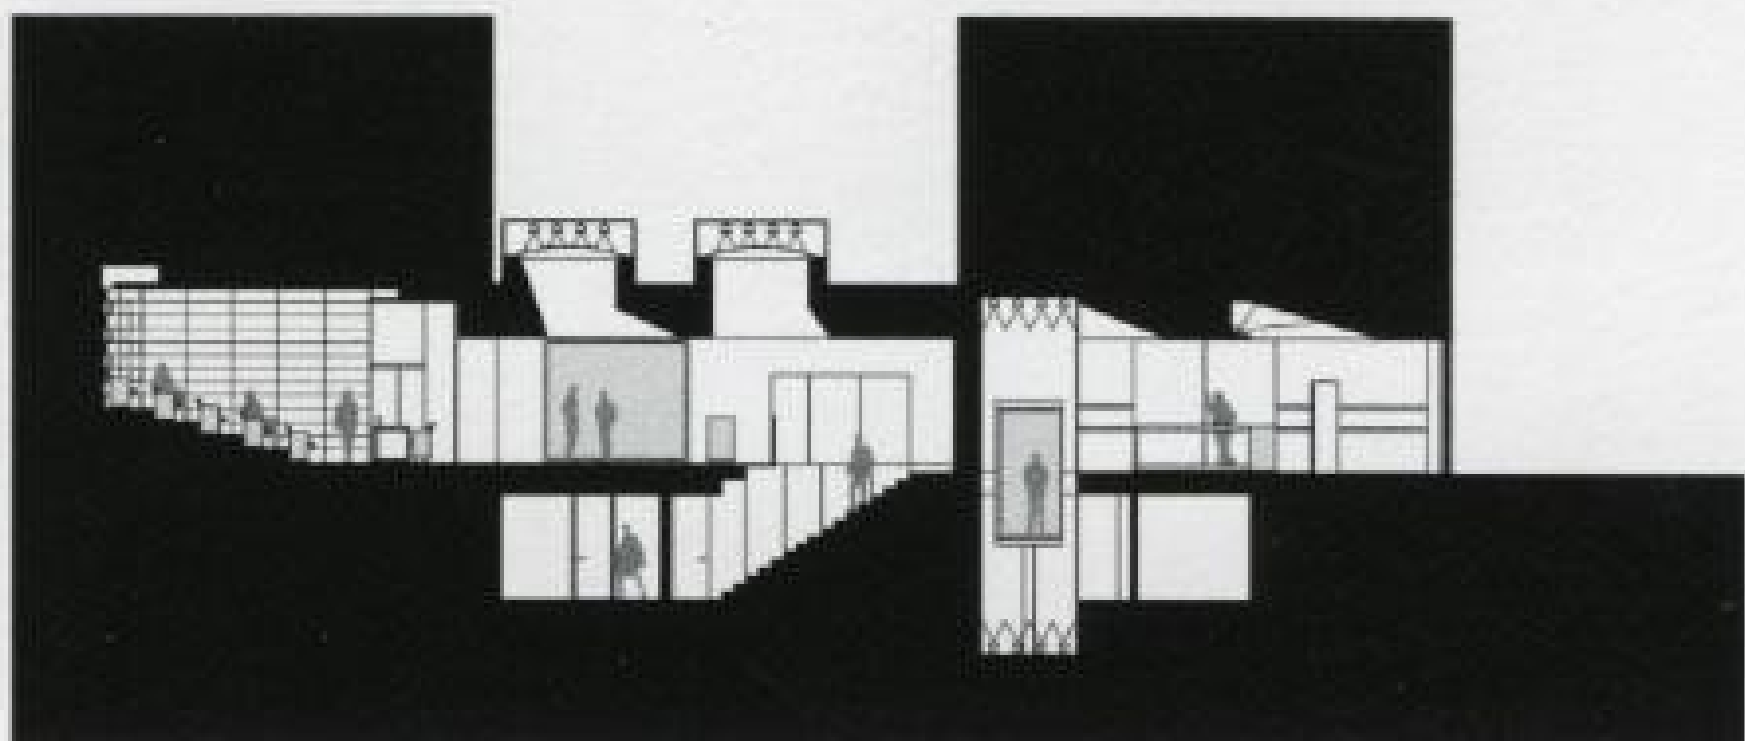

BURATTI + BATTISTON ARCHITECTS | MILAN
UNIONE DEGLI INDUSTRIALI DELLA PROVINCIA DI BERGAMO
Bergamo, Italy | 2004