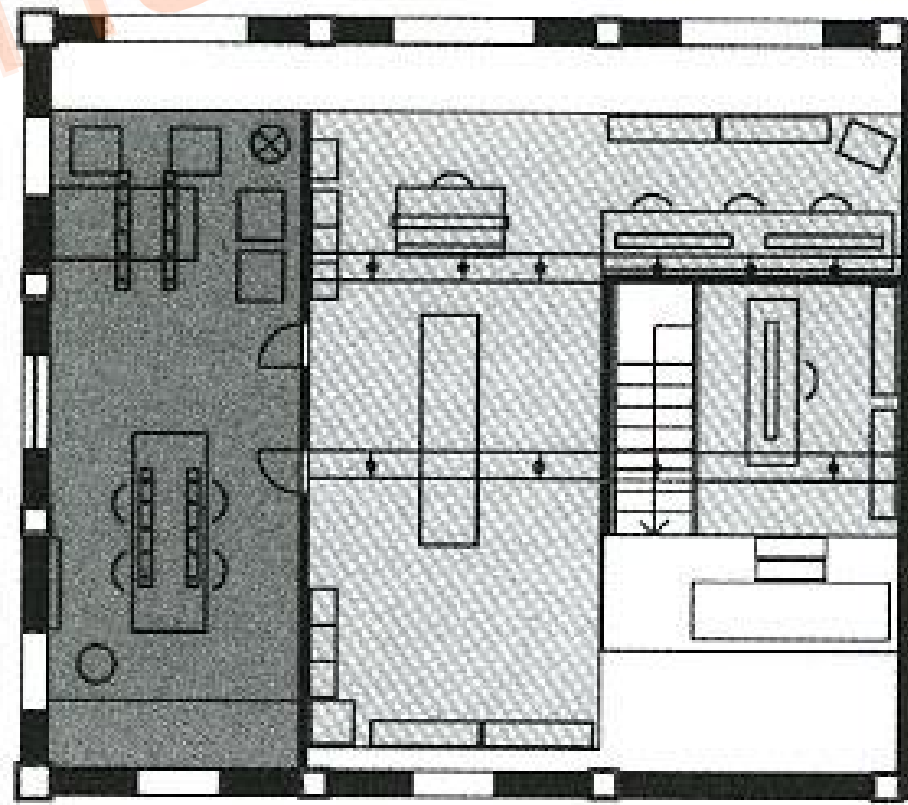

HANGAR DESIGN GROUP | MOGLIANO VENETO
HANGAR HOUSE
Mogliano Veneto, Italy | 2003

Ebsus | www.habitares.co.cc