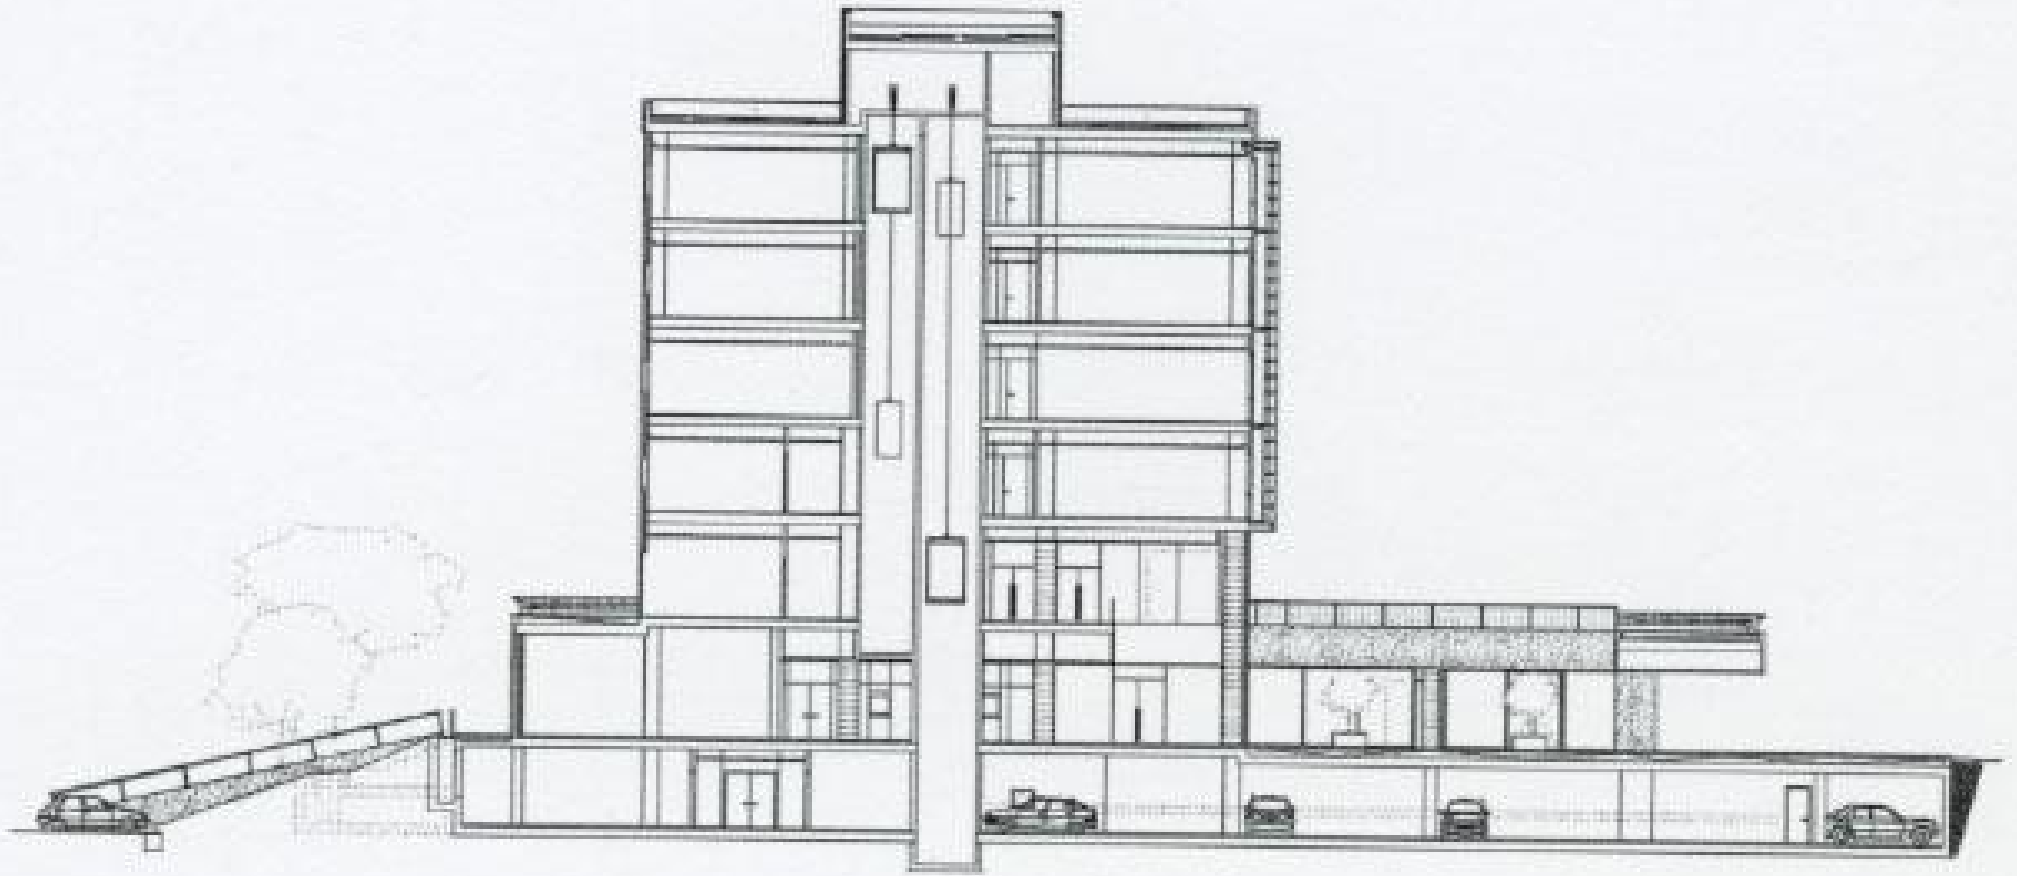

www.habilares.co.cc

GRAY PUKSAND | MELBOURNE
BOURKE PLACE STUDIO
Melbourne, Australia | 2004

Ebsus | www.habitares.co.cc

For Sale
 8621 3333
 CENTRAL KING STREET
 CBRE

For Sale
 8621 3333
 CENTRAL KING STREET
 • Building Area: 123m²
 • Rare vacant freehold opportunity
 to occupy, develop or invest
 • Terms: 10% deposit; 30, 60 or 90 day settlement
 Marcus Quinn 0410 435 152
 David Gill 0414 585 671
 CBR RICHARDSON
 LEVEL 32/525 COLLINS STREET, MELBOURNE