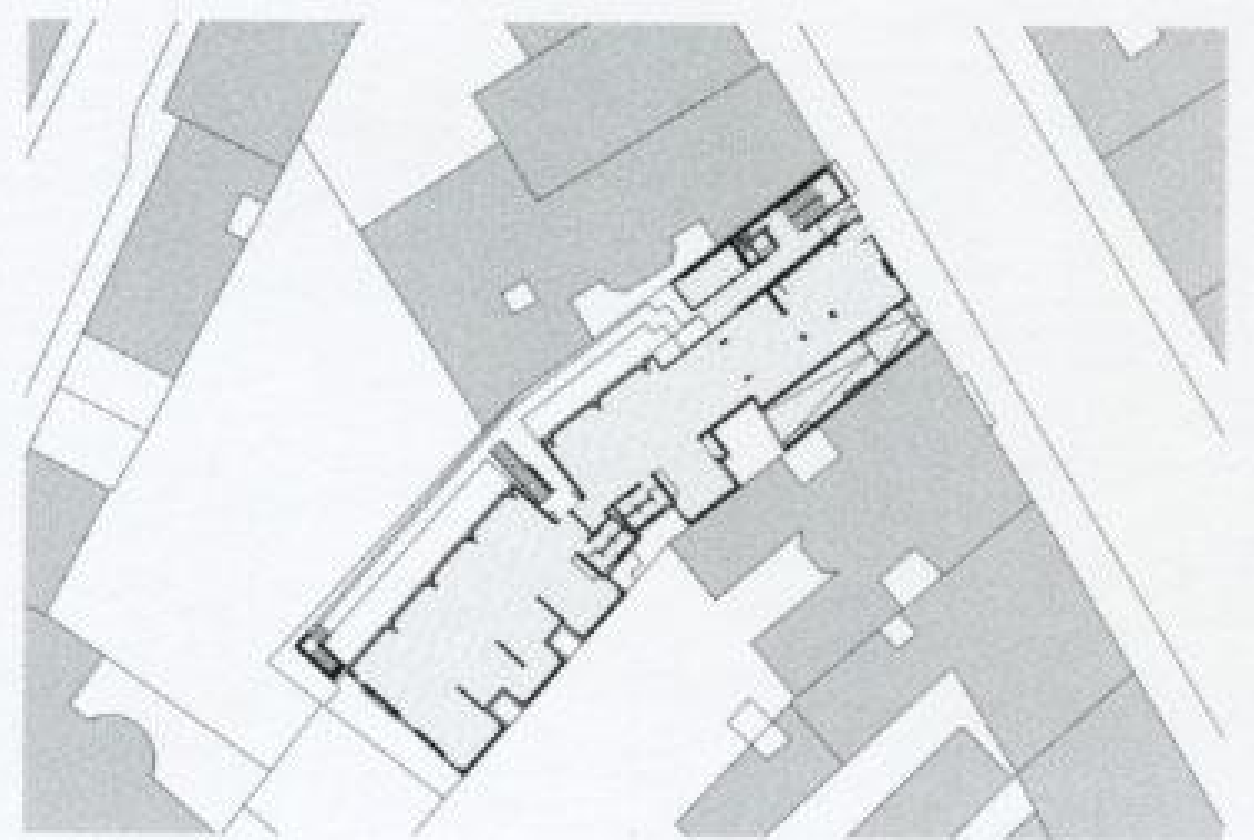

DRIENDL ARCHITECTS | VIENNA
TT5 TWIST TOWER
Vienna, Austria | 2001