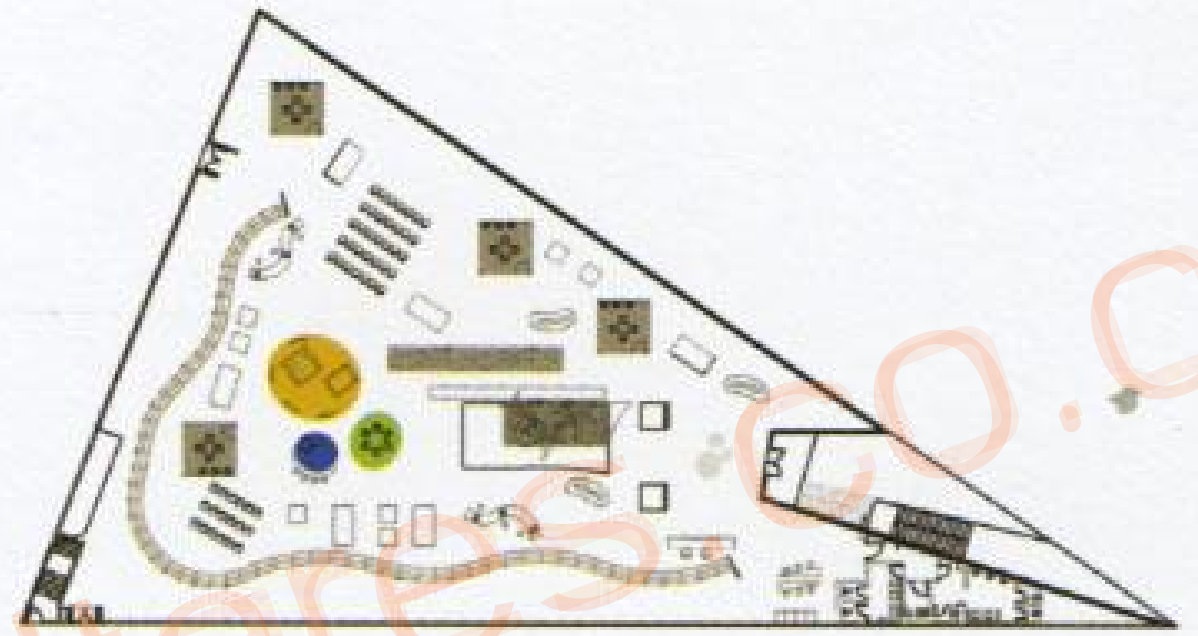

FRANCISCO CAVAS | MURCIA
POLARIS
Murcia, Spain | 2004