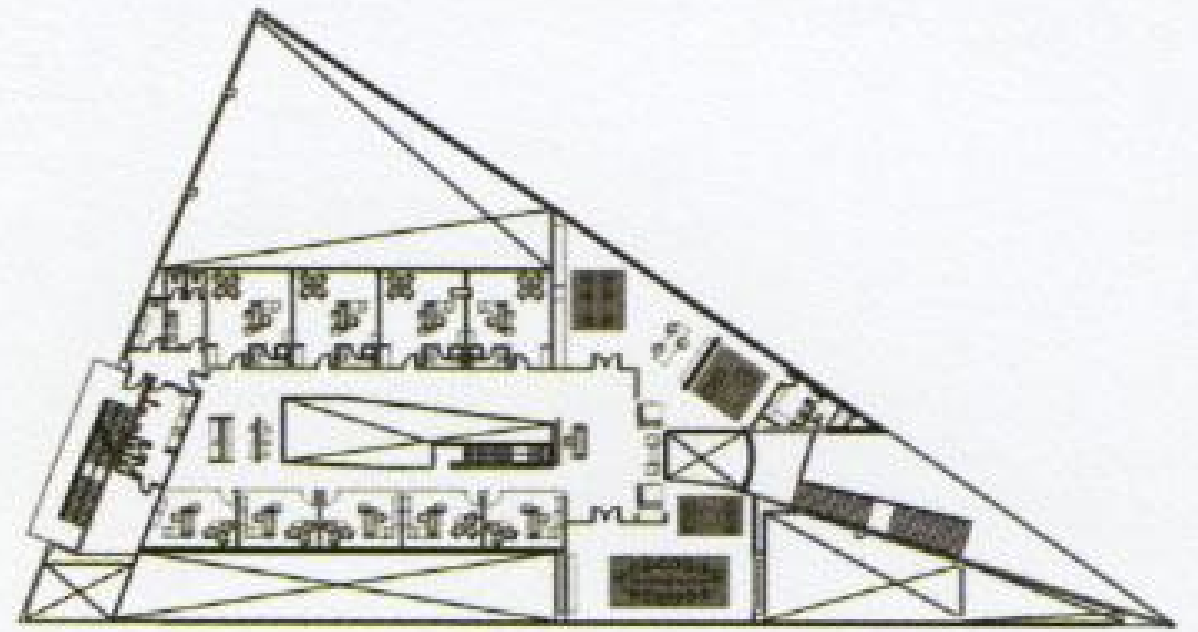

FRANCISCO CAVAS | MURCIA
POLARIS
Murcia, Spain | 2004