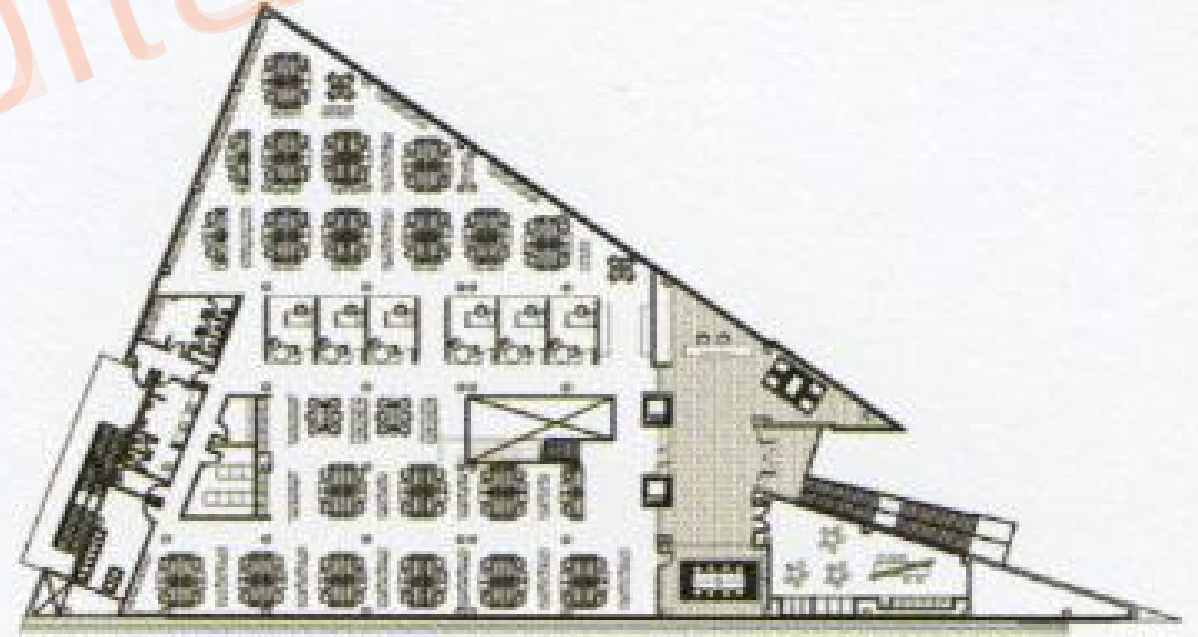

FRANCISCO CAVAS | MURCIA
POLARIS
Murcia, Spain | 2004