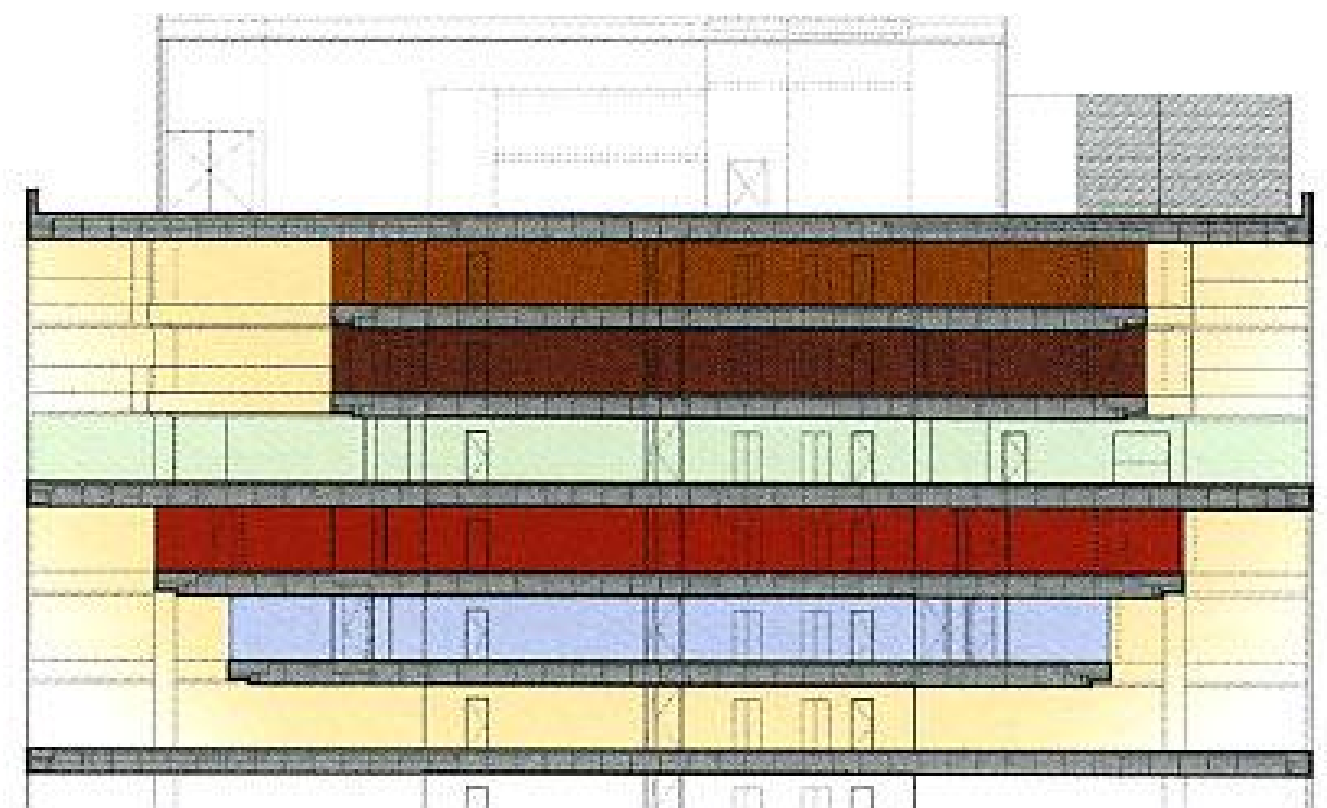

GRAY PUKSAND | MELBOURNE
MEDIBANK PRIVATE
Melbourne, Australia | 2004