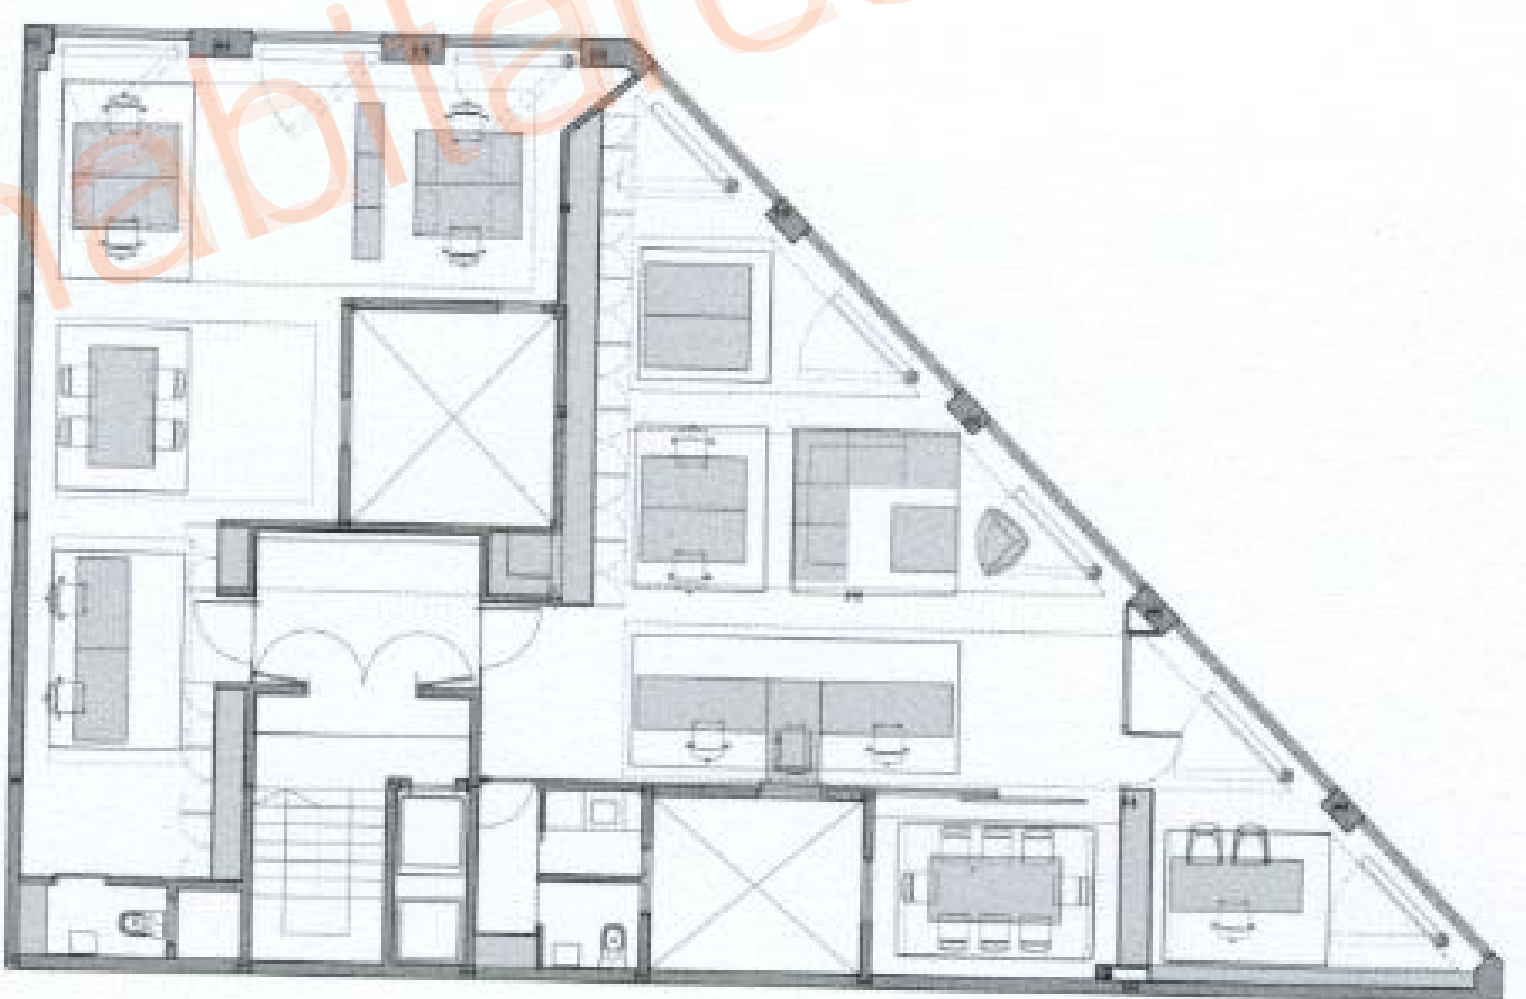

HÉCTOR RESTREPO | BARCELONA
ZONA
Barcelona, Spain | 2003