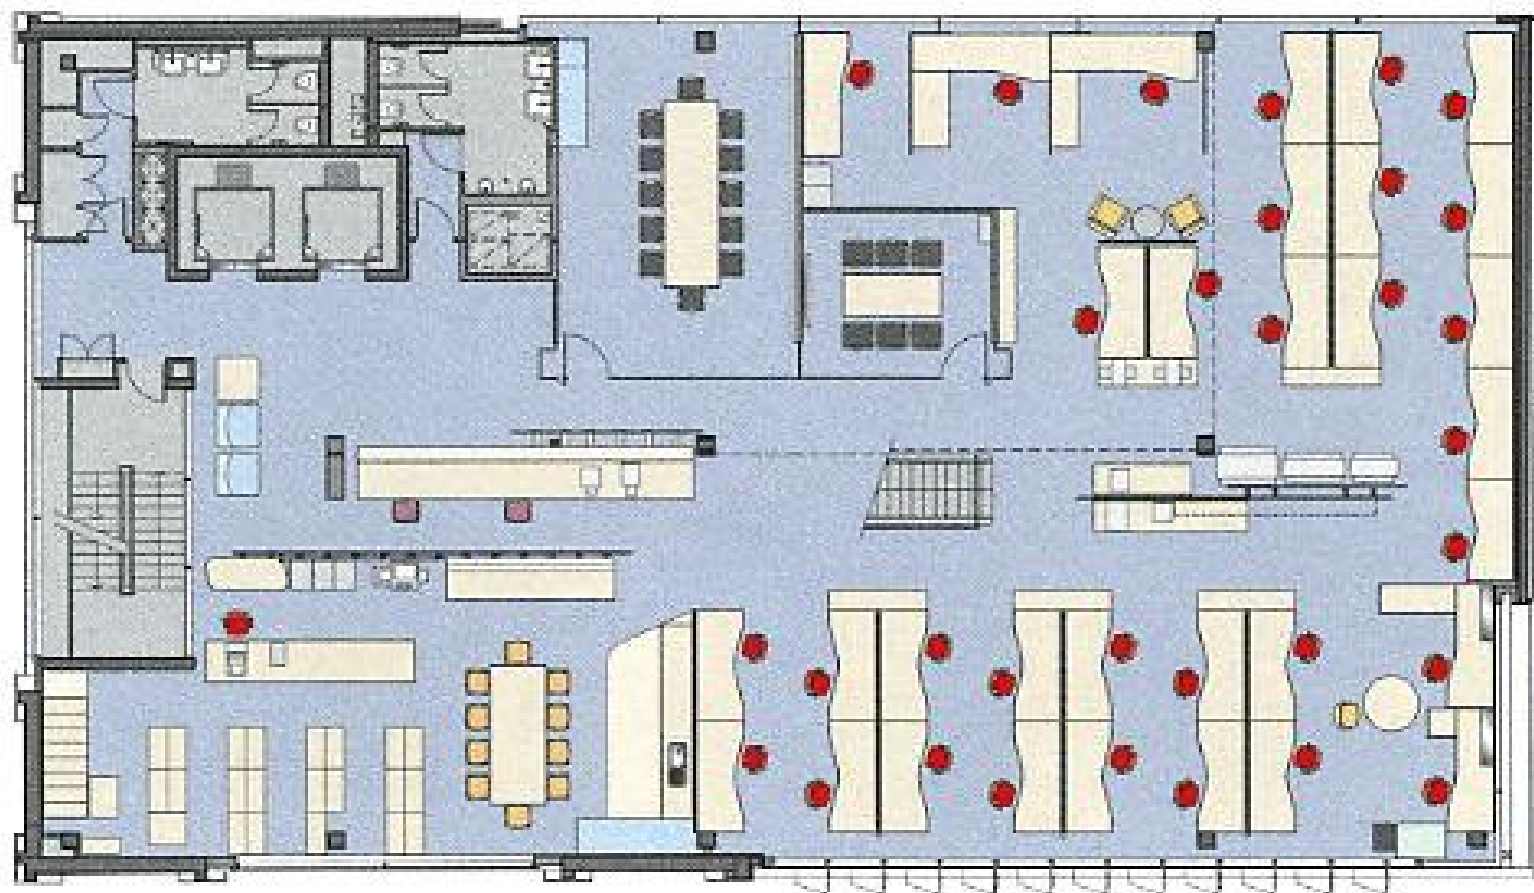

www.habilares.co.cc

GRAY PUKSAND | MELBOURNE
BOURKE PLACE STUDIO
Melbourne, Australia | 2004

Ebsus | www.habitares.co.cc

For Sale
 8621 3333
 CENTRAL KING STREET
 CBRE

For Sale
 8621 3333
 CENTRAL KING STREET
 • Building Area: 123m²
 • Rare vacant freehold opportunity
 to occupy, develop or invest
 • Terms: 10% deposit; 30, 60 or 90 day settlement
 Marcus Quinn 0410 435 152
 David Gill 0414 585 671
 CBR RICHARDSON
 LEVEL 32/525 COLLINS STREET, MELBOURNE