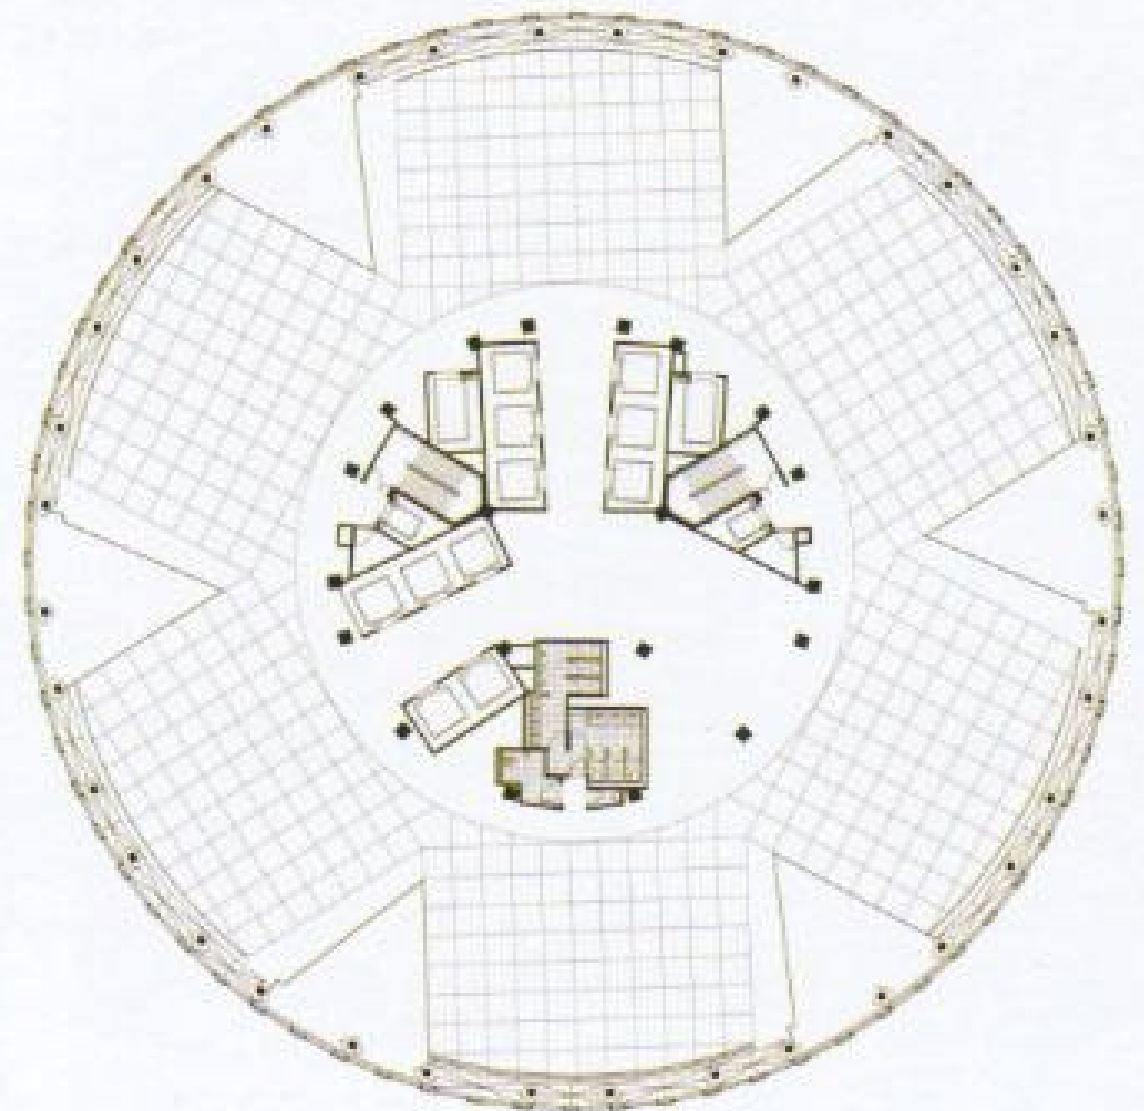

FOSTER AND PARTNERS | LONDON
30 ST MARY AXE
London, United Kingdom | 2004