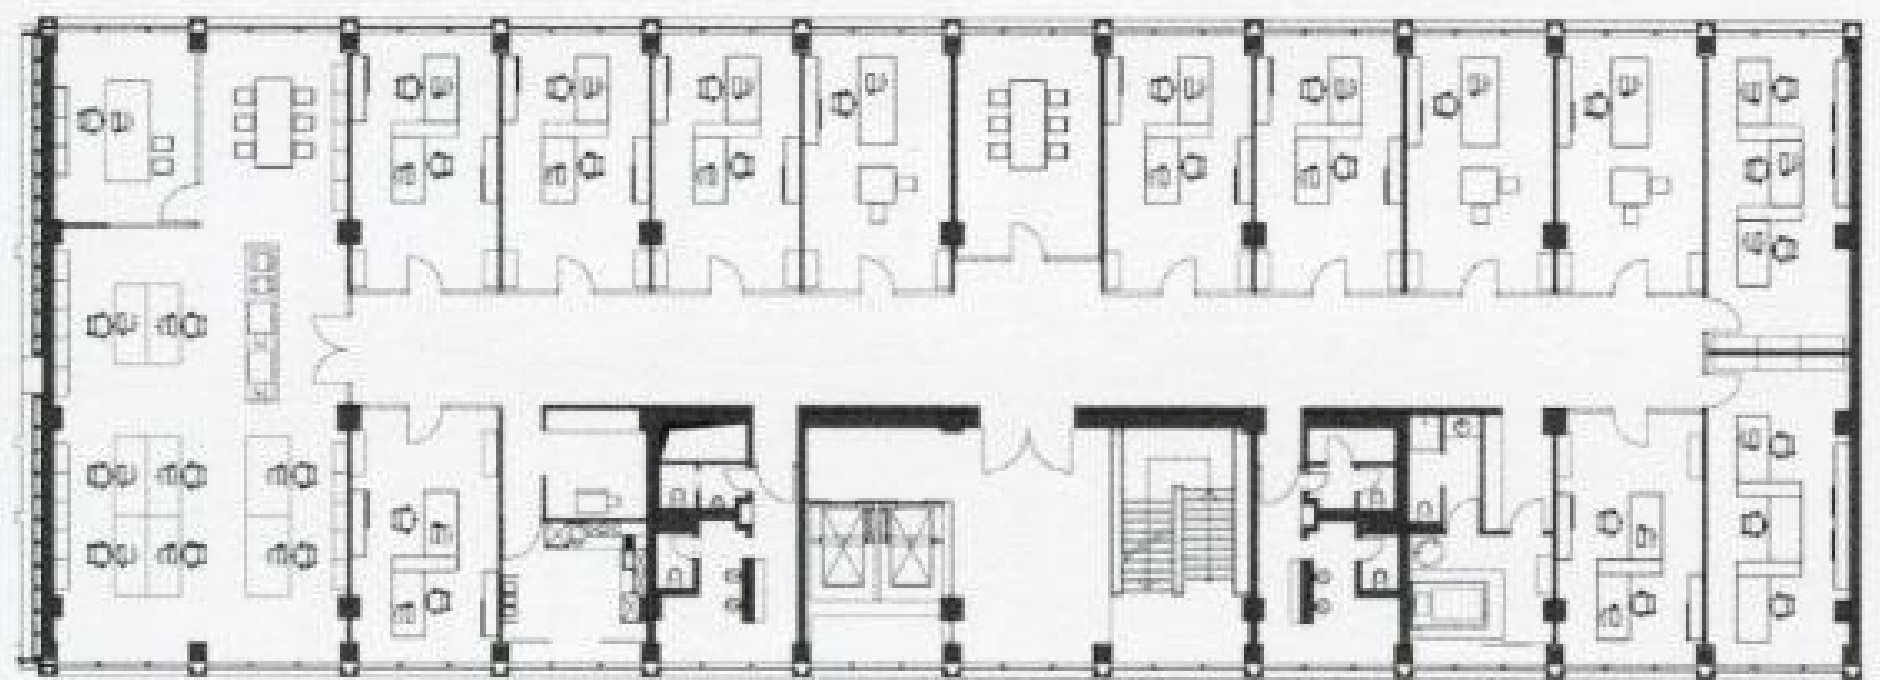

Ebsus | www.habitares.co.cc

CHO SLADE ARCHITECTURE | NEW YORK
THIRD POINT MANAGEMENT COMPANY
New York, USA | 2002

Ebsus / www.habitares.co.cc

Edsus | www.habitares.co.cc

COSSMANN DE BRUYN | DÜSSELDORF
A.T. KEARNEY
Düsseldorf, Germany | 2004