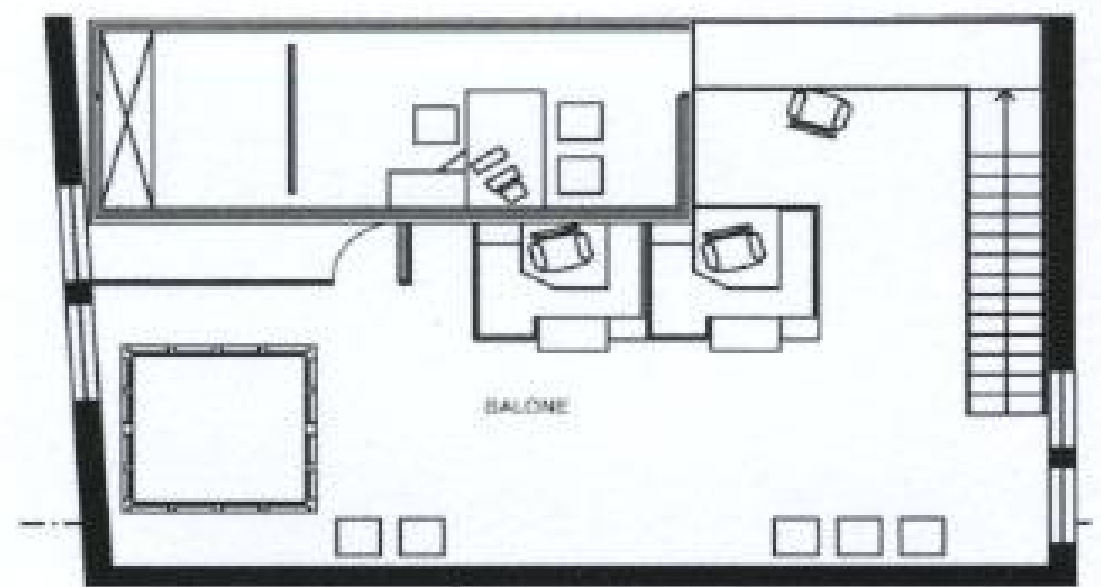

MASSIMO MARINI ARCHITETTO | PISTOIA
BANK BRANCH OFFICE IN CERRETO GUIDI
Florence, Italy | 2004