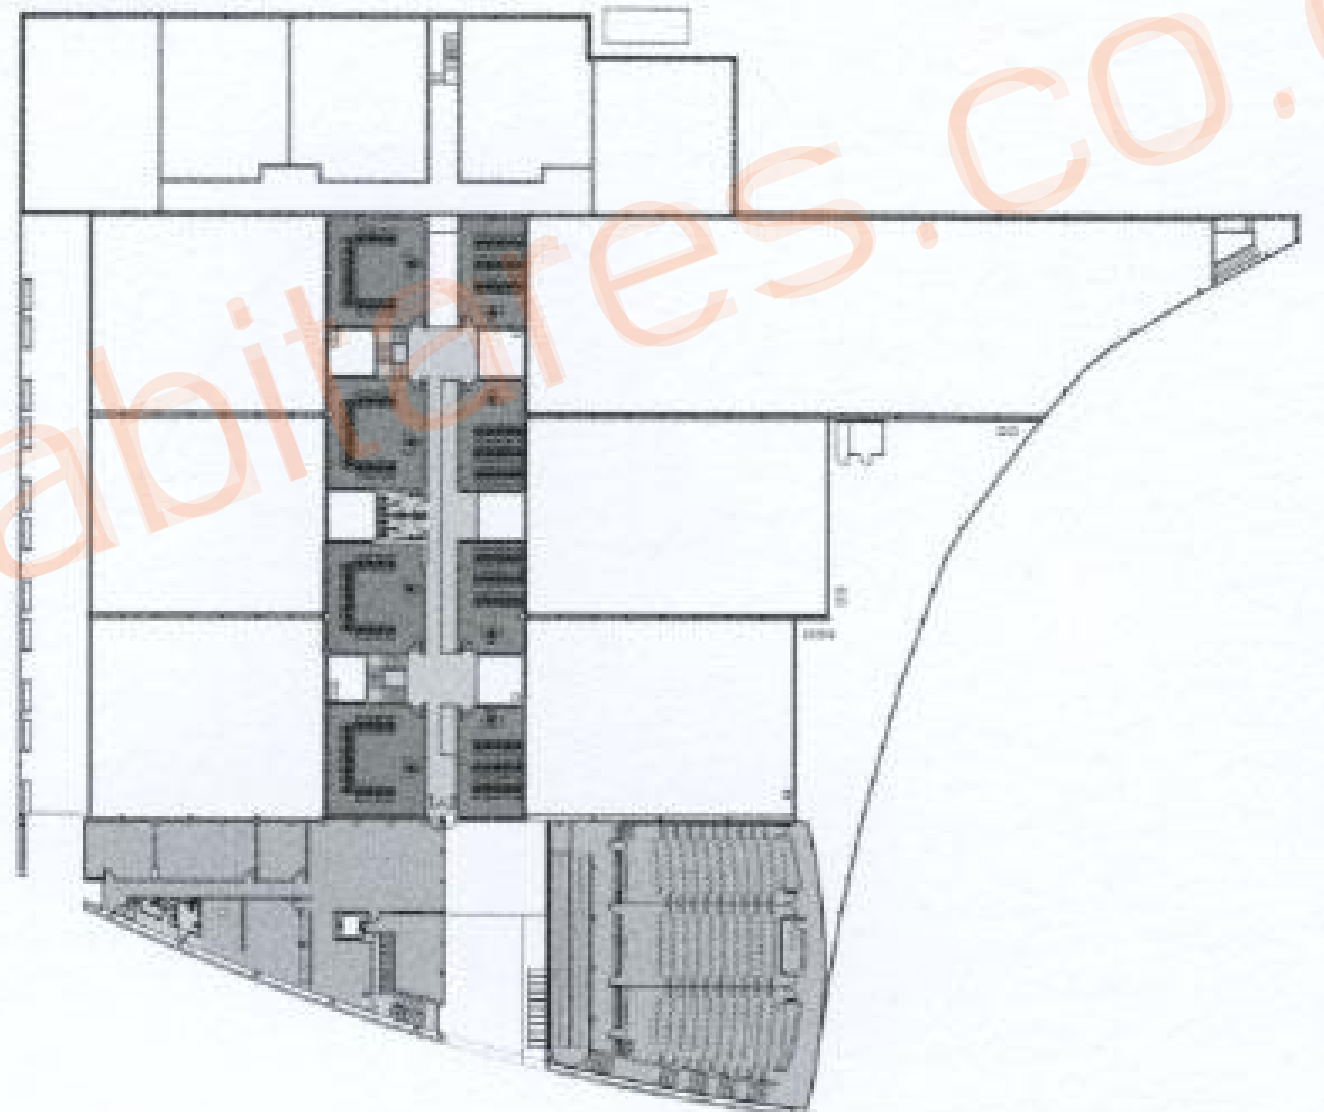

VICENTE MARTÍNEZ GADEA | MURCIA
FREM
Murcia, Spain | 2004

Ebsus | www.habitares.co.cc