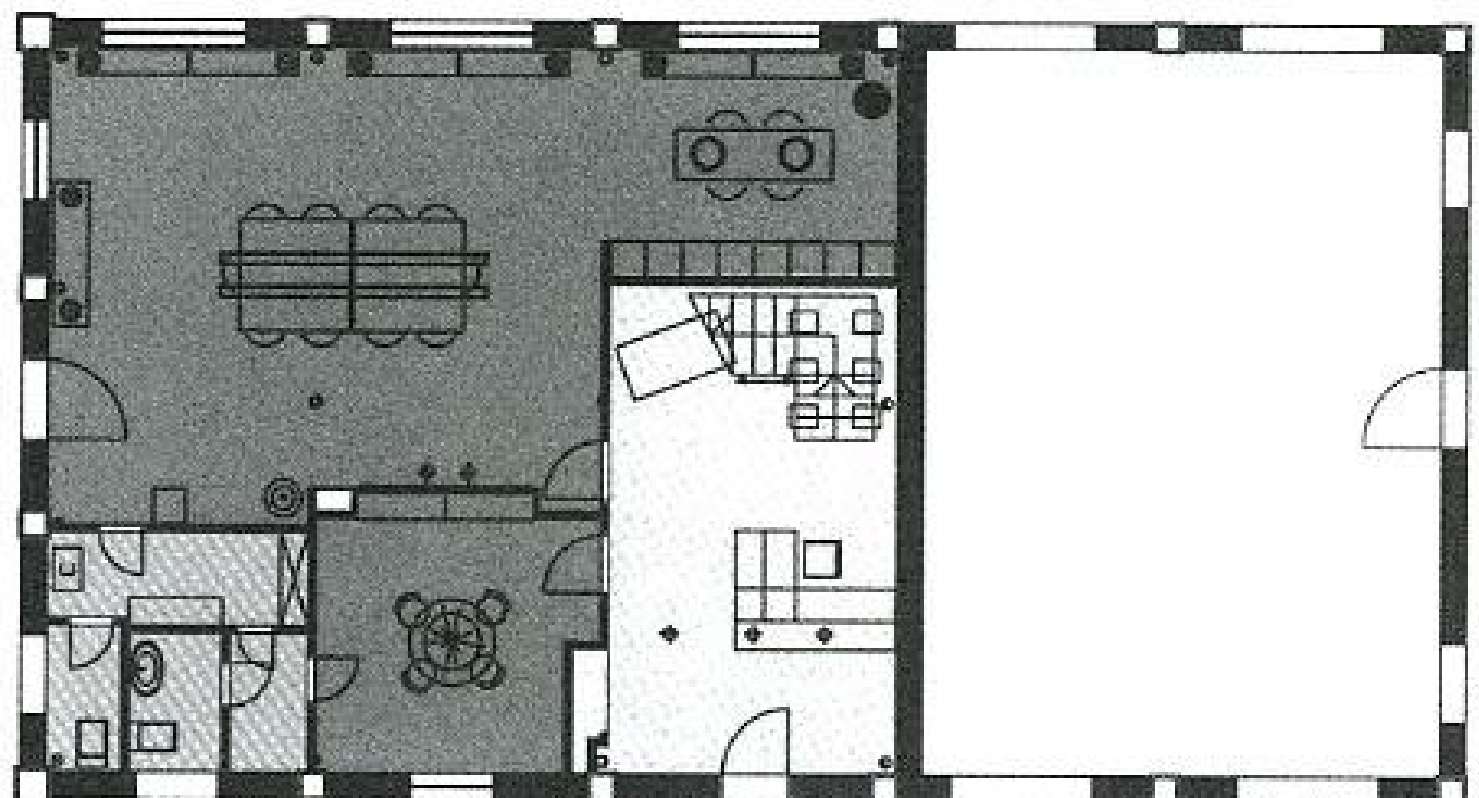

HANGAR DESIGN GROUP | MOGLIANO VENETO
HANGAR HOUSE
Mogliano Veneto, Italy | 2003

Ebsus | www.habitares.co.cc