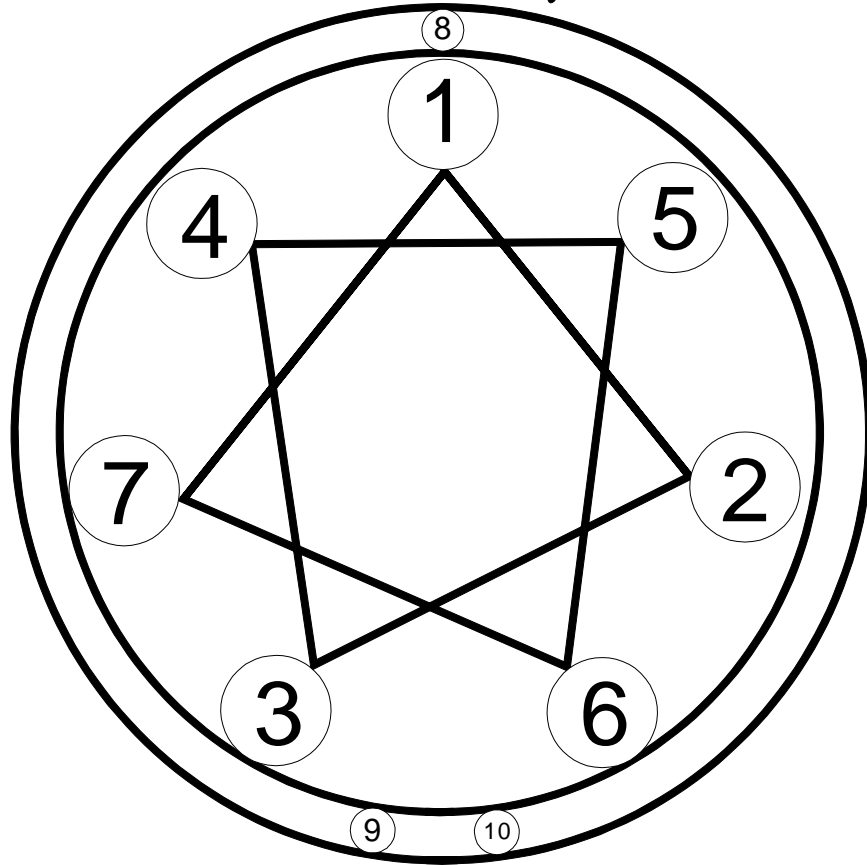

The Hermetic Order Of The
GOLDEN DAWN^{Intl.}

**SEVEN HEAVENS OF
ASSIAH**

PRACTICUS 3 = 8

This is the tablet of the Seven Heavens of Assiah.

Seven Heavens of Assiah

	Spheres	Wherein	Within
1.	Ghereboth	dsj	Treasures of Blessings
2.	Mekon	hrwbg	Treasures of the Spirit of Life
3.	Maghon	trapt	Angels
4.	Zabel	j xn	Supernal
5.	Shachaqim	dwh	Manna
6.	Raquie	dwsy	Sun, Moon, Stars, Planets, and All Ten Spheres
7.	Velun	tıklm	
8.	Shamaim	18,000 worlds	Gehennah and the Garden of Eden
9.	18,000 more worlds		Shekinah and Metatron
10.	Thebel	Earth	Between Eden and Gehennah