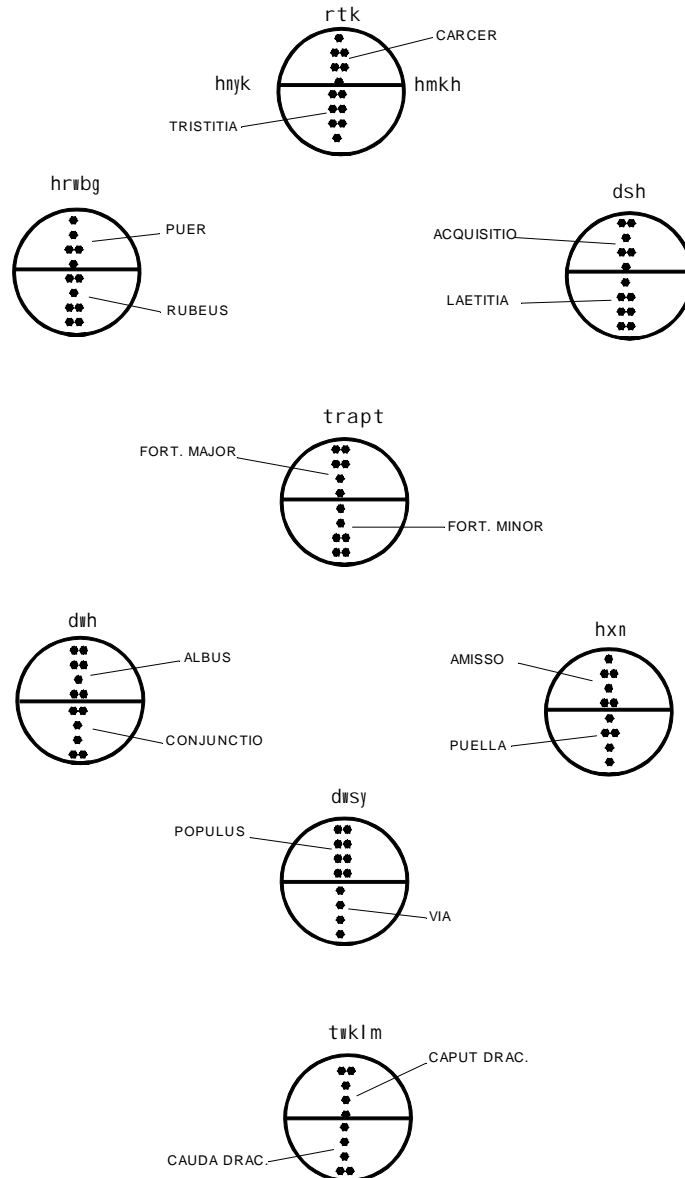

The Hermetic Order Of The
GOLDEN DAWN Intl.

**THE GEOMANTIC TREE OF
LIFE**

PRACTICUS 3 = 8

In geomancy we have sixteen figures and they can be arranged according to their planetary attributions in the sephiroth to which the planets would naturally correspond and relate to. Saturn, because it is a general planet, is utilized by the three Supernals of rtk, hmkj, and hnyb. Caput and Cauda Draconis are utilized for the tenth sephira which is tklm. The Practicus should study the diagram of the Tree of Life and be able to arrange the geomantic figures and symbols in accordance with the sephiroth. This should be part of his or her memorization program.

The Geomantic Tree of Life