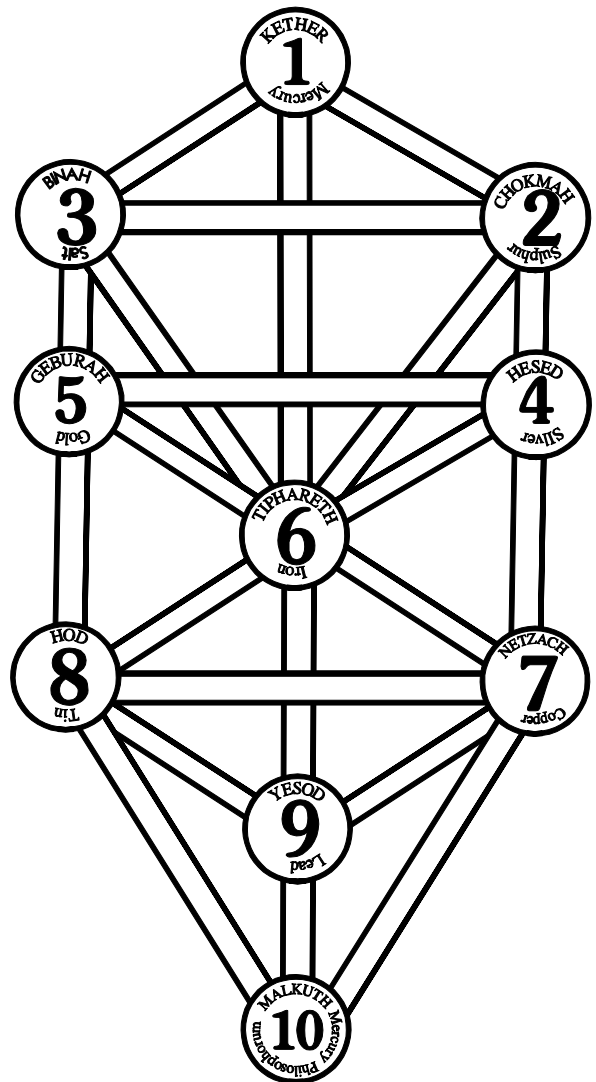

The Hermetic Order Of The  
GOLDEN DAWN<sup>Intl.</sup>

**ALCHEMICAL SEPHIROTH  
AND PLANET  
ATTRIBUTIONS**

**PRACTICUS 3=8**

The following is a list of the alchemical sephiroth. Notice that they differ from the planets or Heavens of Assiah. It is important to understand that we make a mental transition when working with esoteric and magical principles or when working with outer alchemy.

## Tablet One

## Tablet Two

rtk	Mercury	Metallic Root
hmkj	Salt	Lead
hnyb	Sulfur	Tin
dsj	Silver	Silver
hrnbg	Gold	Gold
trapt	Iron	Iron
jxn	Copper	Hermaphroditical Brass
dnh	Tin	Brass
dsy	Lead	Mercury
tklm	Mercury Philosophorum	Medicina Metallorum