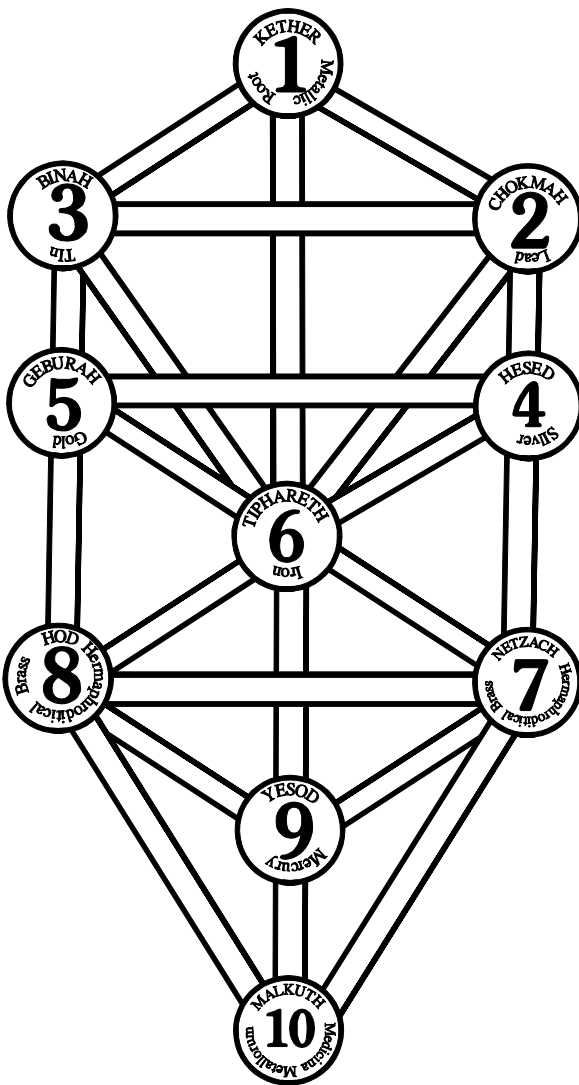

The Hermetic Order Of The  
GOLDEN DAWN<sup>Intl.</sup>

**ALCHEMICAL SEPHIROTH  
AND PLANET  
ATTRIBUTIONS**

**PRACTICUS 3=8**

The following is a list of the alchemical sephiroth. Notice that they differ from the planets or Heavens of Assiah. It is important to understand that we make a mental transition when working with esoteric and magical principles or when working with outer alchemy.

## Tablet One

## Tablet Two

rtk	Mercury	Metallic Root
hmkj	Salt	Lead
hnyb	Sulfur	Tin
dsj	Silver	Silver
hrnbg	Gold	Gold
trapt	Iron	Iron
jxn	Copper	Hermaphroditical Brass
dnh	Tin	Brass
dsy	Lead	Mercury
tklm	Mercury Philosophorum	Medicina Metallorum