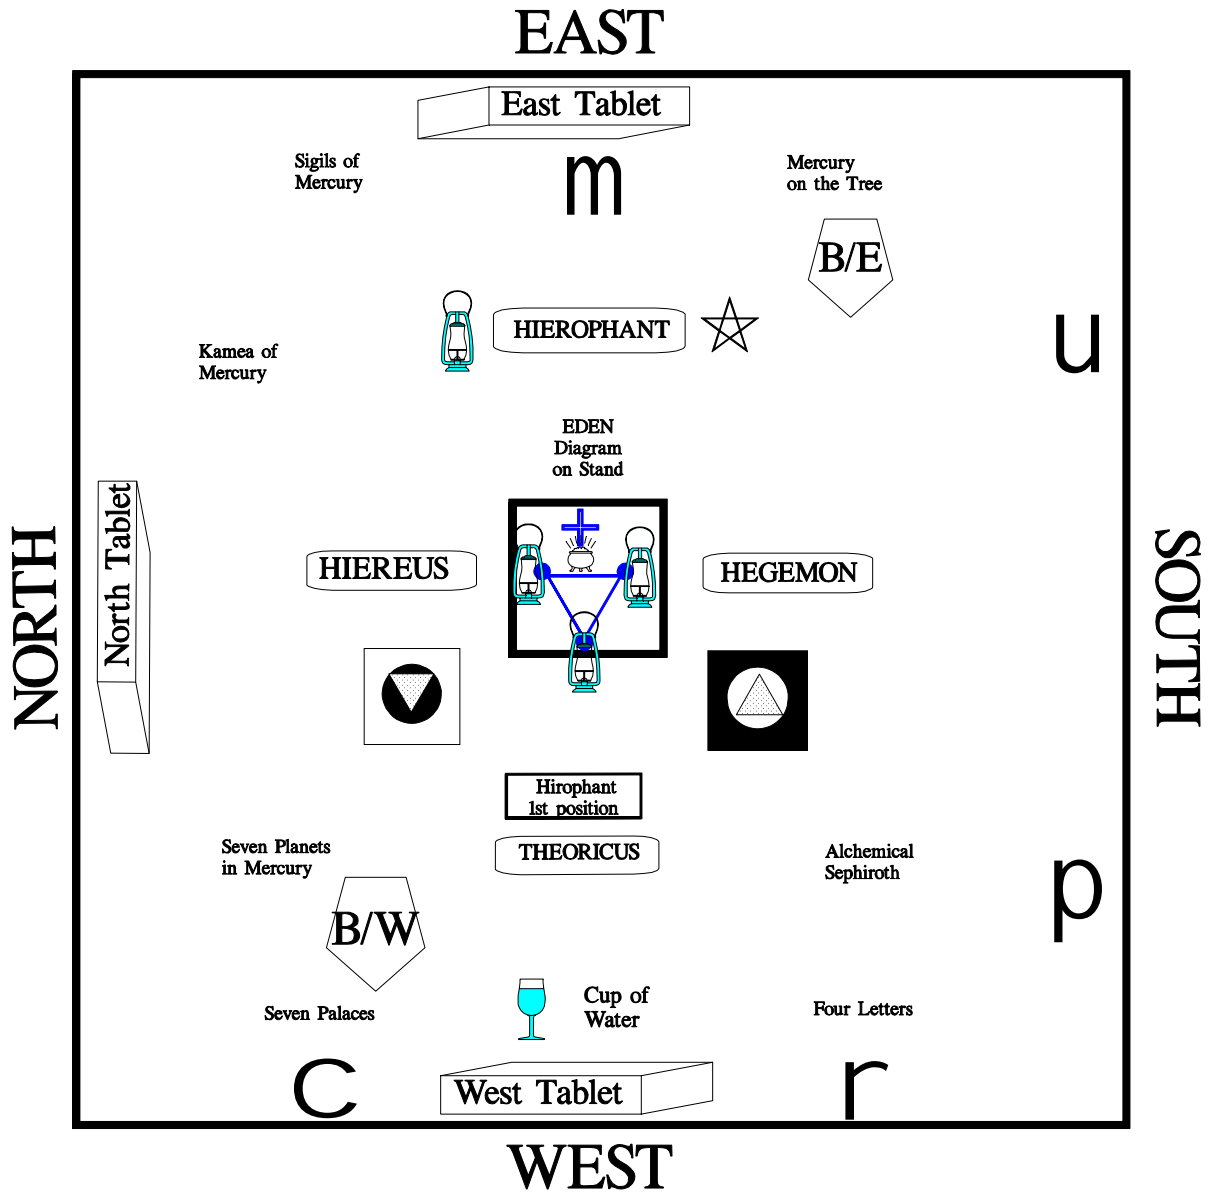

The Hermetic Order Of The  
**GOLDEN DAWN** Intl.

**TEMPLE ARRANGEMENT  
FOR ENTERING dwh**

**PRACTICUS 3 = 8**

# Temple Arrangement for dwh