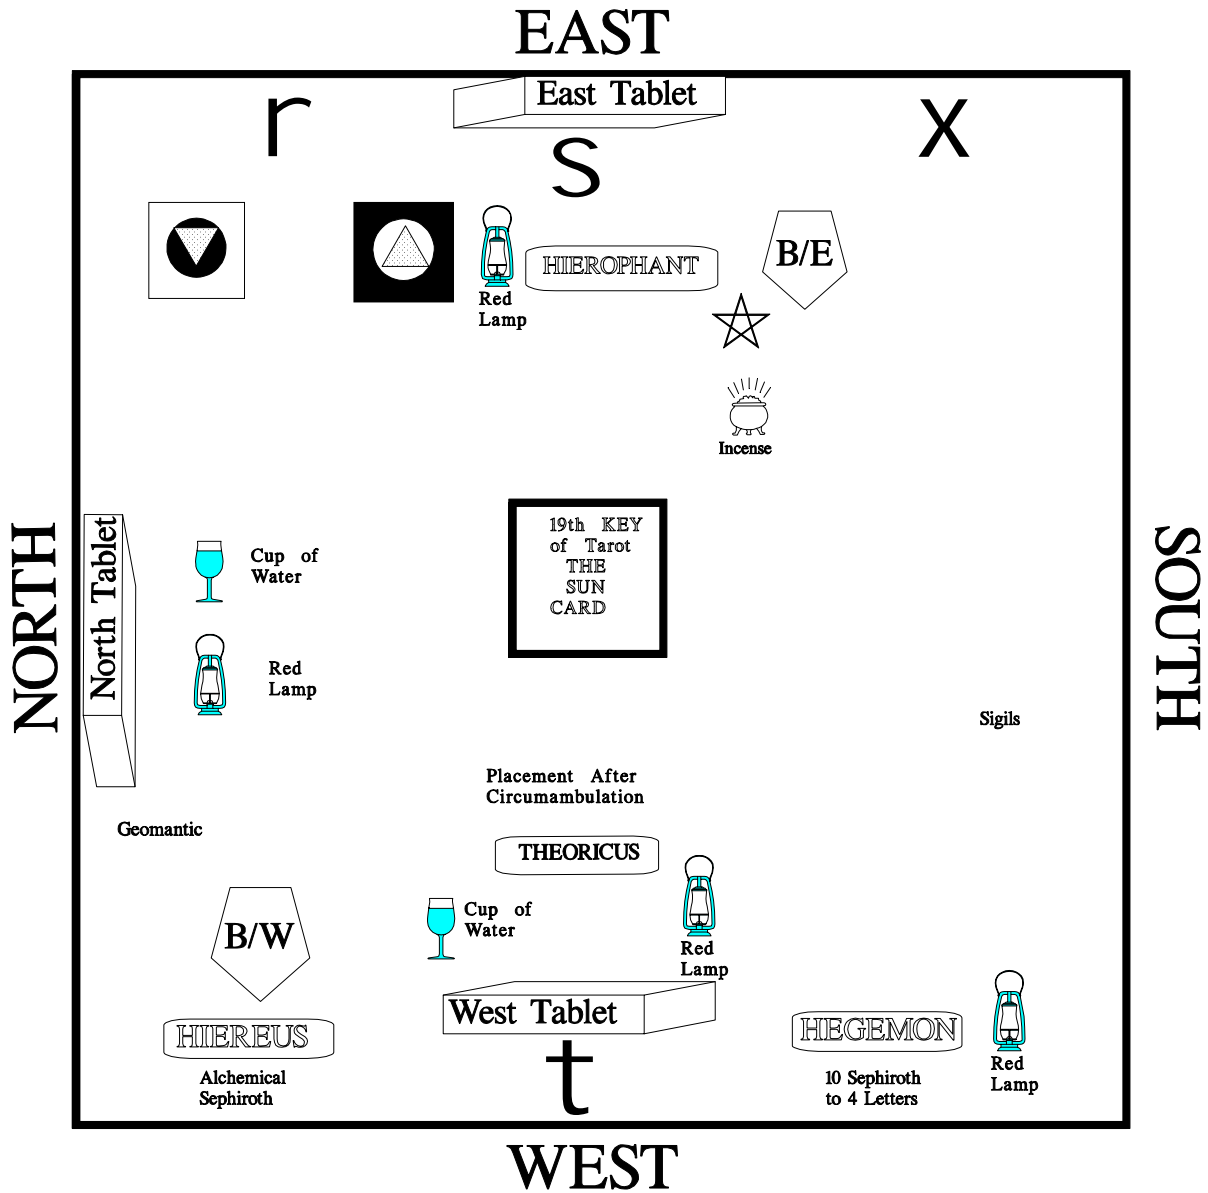

The Hermetic Order Of The  
GOLDEN DAWN<sup>Intl.</sup>

**TEMPLE ARRANGEMENT  
FOR THE PATH OF r**

**PRACTICUS 3=8**

# Temple Arrangement for r