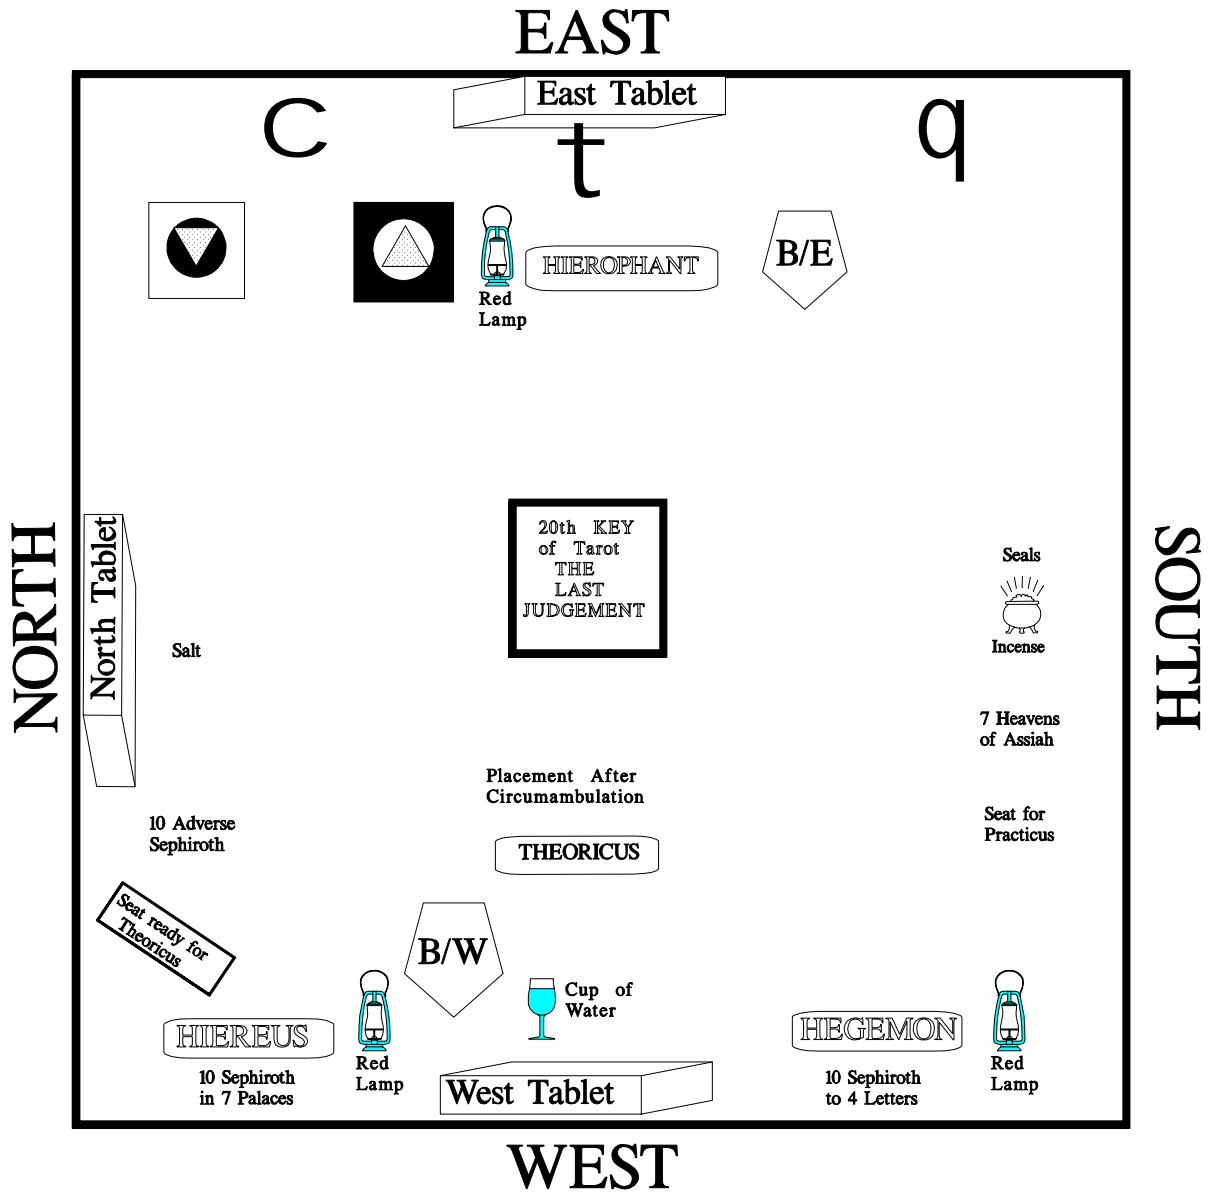

The Hermetic Order Of The
GOLDEN DAWN^{Intl.}

**TEMPLE ARRANGEMENT
FOR THE PATH OF C**

PRACTICUS 3=8

Temple Arrangement for C