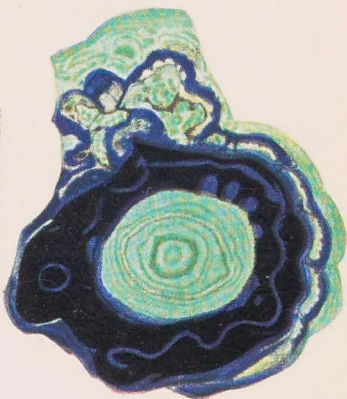

C

Natural Size

Drawn by F. R. Mold

ORNAMENTAL STONES : MALACHITE, CHESSYLITE,
CHRYSOCOLLA

A. Chrysocolla with chessylite, Lyon Co., Nevada

B. Malachite

C. Malachite and Chessylite, Morenci, Graham Co., Arizona

BRITISH MUSEUM (NATURAL HISTORY)

D 43

Printed by Waterlow & Sons Limited