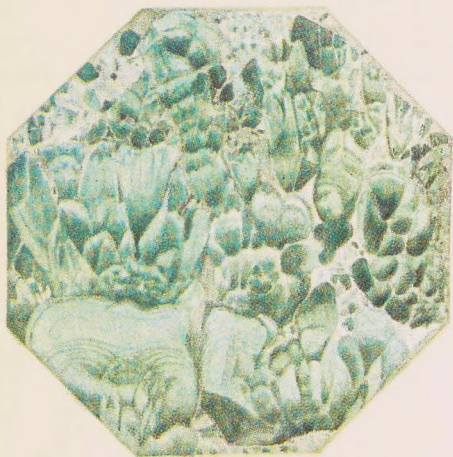

A

B

C

Natural Size

Drawn by F. R. Mold

ORNAMENTAL STONES : MALACHITE, CHESSYLITE,
CHRYSOCOLLA

A. Chrysocolla with chessylite, Lyon Co., Nevada

B. Malachite

C. Malachite and Chessylite, Morenci, Graham Co., Arizona

BRITISH MUSEUM (NATURAL HISTORY)

D 43

Printed by Waterlow & Sons Limited