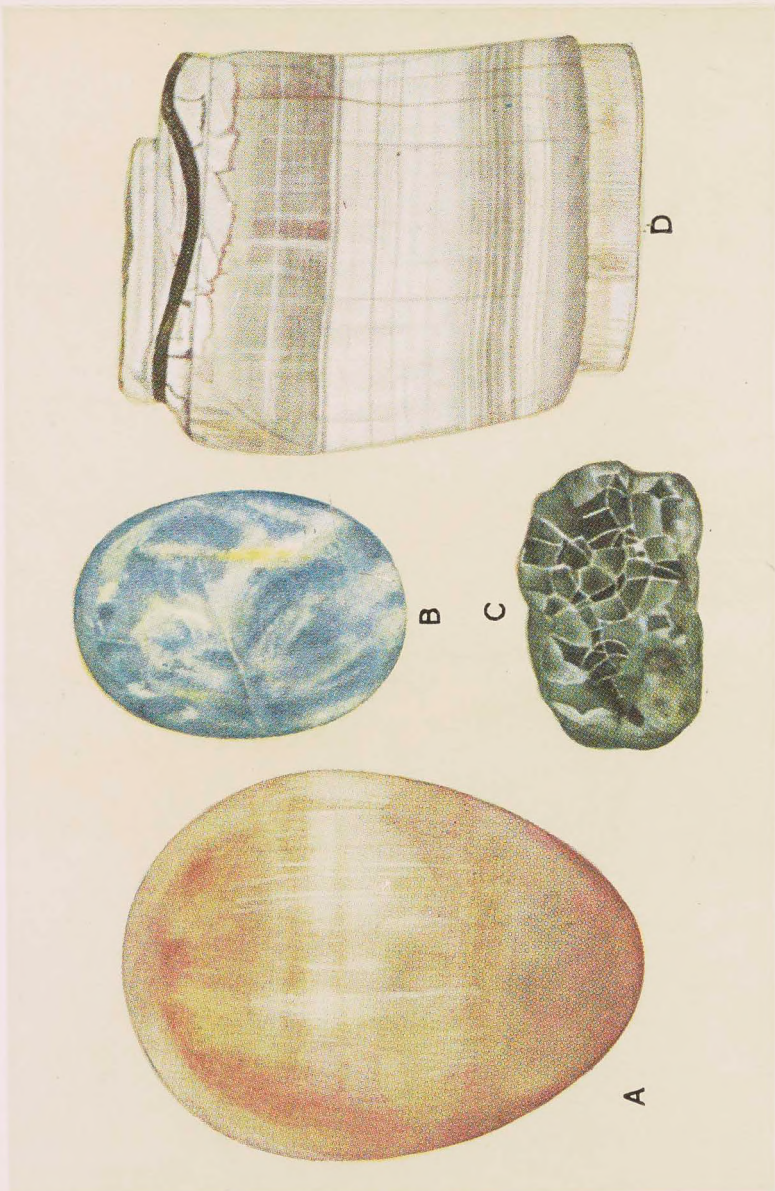

Drawn by F. R. Mold

**ORNAMENTAL STONES: RHODONITE, THULITE**

A. Rhodonite, Langbanshyttan, Wernmland, Sweden

B. Thulite, with cyprine, Norway

C. Thulite, polished slab, Norway

**BRITISH MUSEUM (NATURAL HISTORY)**

# POST CARD.

THIS SPACE MAY BE USED FOR PRINTED OR WRITTEN  
MATTER.

THE ADDRESS ONLY TO BE  
WRITTEN HERE.

PRINTED IN  
GREAT  
BRITAIN.

Natural Size

ORNAMENTAL STONES: Drawn by F. R. Mold

SATIN-SPAR, LAZULITE, CHLORASTROLITE

A. Gypseous Satin-spar, Perm, Russia      B. Lazulite, Zermatt, Switzerland

C. Chlorastrolite, Isle Royale, Lake Superior

D. Calcite Satin-spar, Alston Moor, Cumberland

BRITISH MUSEUM (NATURAL HISTORY)