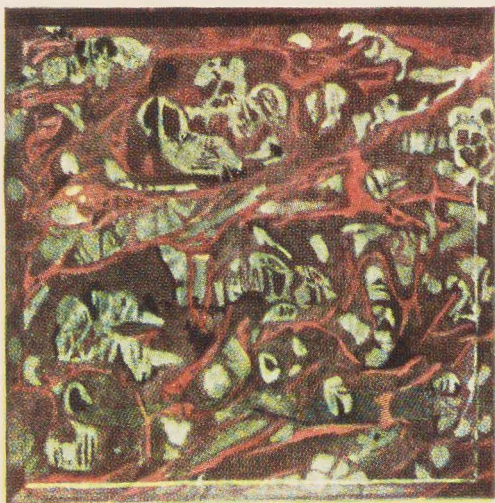

B

Natural Size

Drawn by F. R. Mold

ORNAMENTAL STONES: STEATITE, SERPENTINE

A. Steatite, carved figure, China

B. Serpentine, Lizard, Cornwall

BRITISH MUSEUM (NATURAL HISTORY)

D 42

Printed by Waterlow & Sons Limited