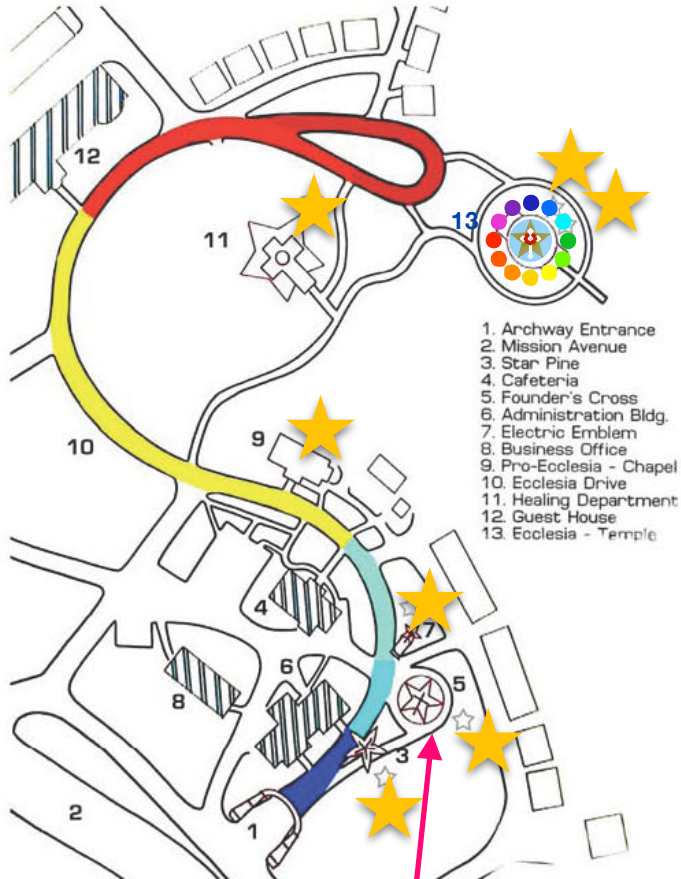

The map of Mount Ecclesia is the physical representation of the living temple of God within man, hinting at its esoteric structure and at the spiritual elements mirrored within man's anatomy with all the connections to its etheric body and energies.

Mount Ecclesia Map

- 1. Archway Entrance
- 2. Mission Avenue
- 3. Star Pine
- 4. Cafeteria
- 5. Founder's Cross
- 6. Administration Bldg.
- 7. Electric Emblem
- 8. Business Office
- 9. Pro-Ecclesia - Chapel
- 10. Ecclesia Drive
- 11. Healing Department
- 12. Guest House
- 13. Ecclesia - Temple

THE ROSICRUCIAN FELLOWSHIP FOUNDERS DAY CELEBRATION *Since 1911*

**SATURDAY
OCTOBER 28, 2023**

2023 Founder's Day Celebration

The Rosicrucian Fellowship is a School of Thought. Men and women come to study the Rosicrucian Philosophy known as the Western Wisdom Teachings as presented in Max Heindel's Rosicrucian Cosmo Conception. This Christian Mystic Philosophy provides insight into the deeper Christian Mysteries, the structure of Evolutionary Creation and establishes a meeting ground for Religion Art and Science, connecting Spirit, Soul and Body. Our work is to spread the Esoteric Wisdom hidden in the Gospels and to Heal the sick along the spiritual method given by Christ Jesus.

01.00 - 02.00 **Light Vegetarian Lunch** in Cafeteria

02.15 - 04.00 **Esoteric Tour of Mount Ecclesia Campus**
Begins at the Archway Entrance at 2.15 pm:

The Walking Tour of the Mystic Symbols that are placed along the serpentine path from the Lion's Gate to the Mystic Healing Temple and get a once-a-year peak into the Temple