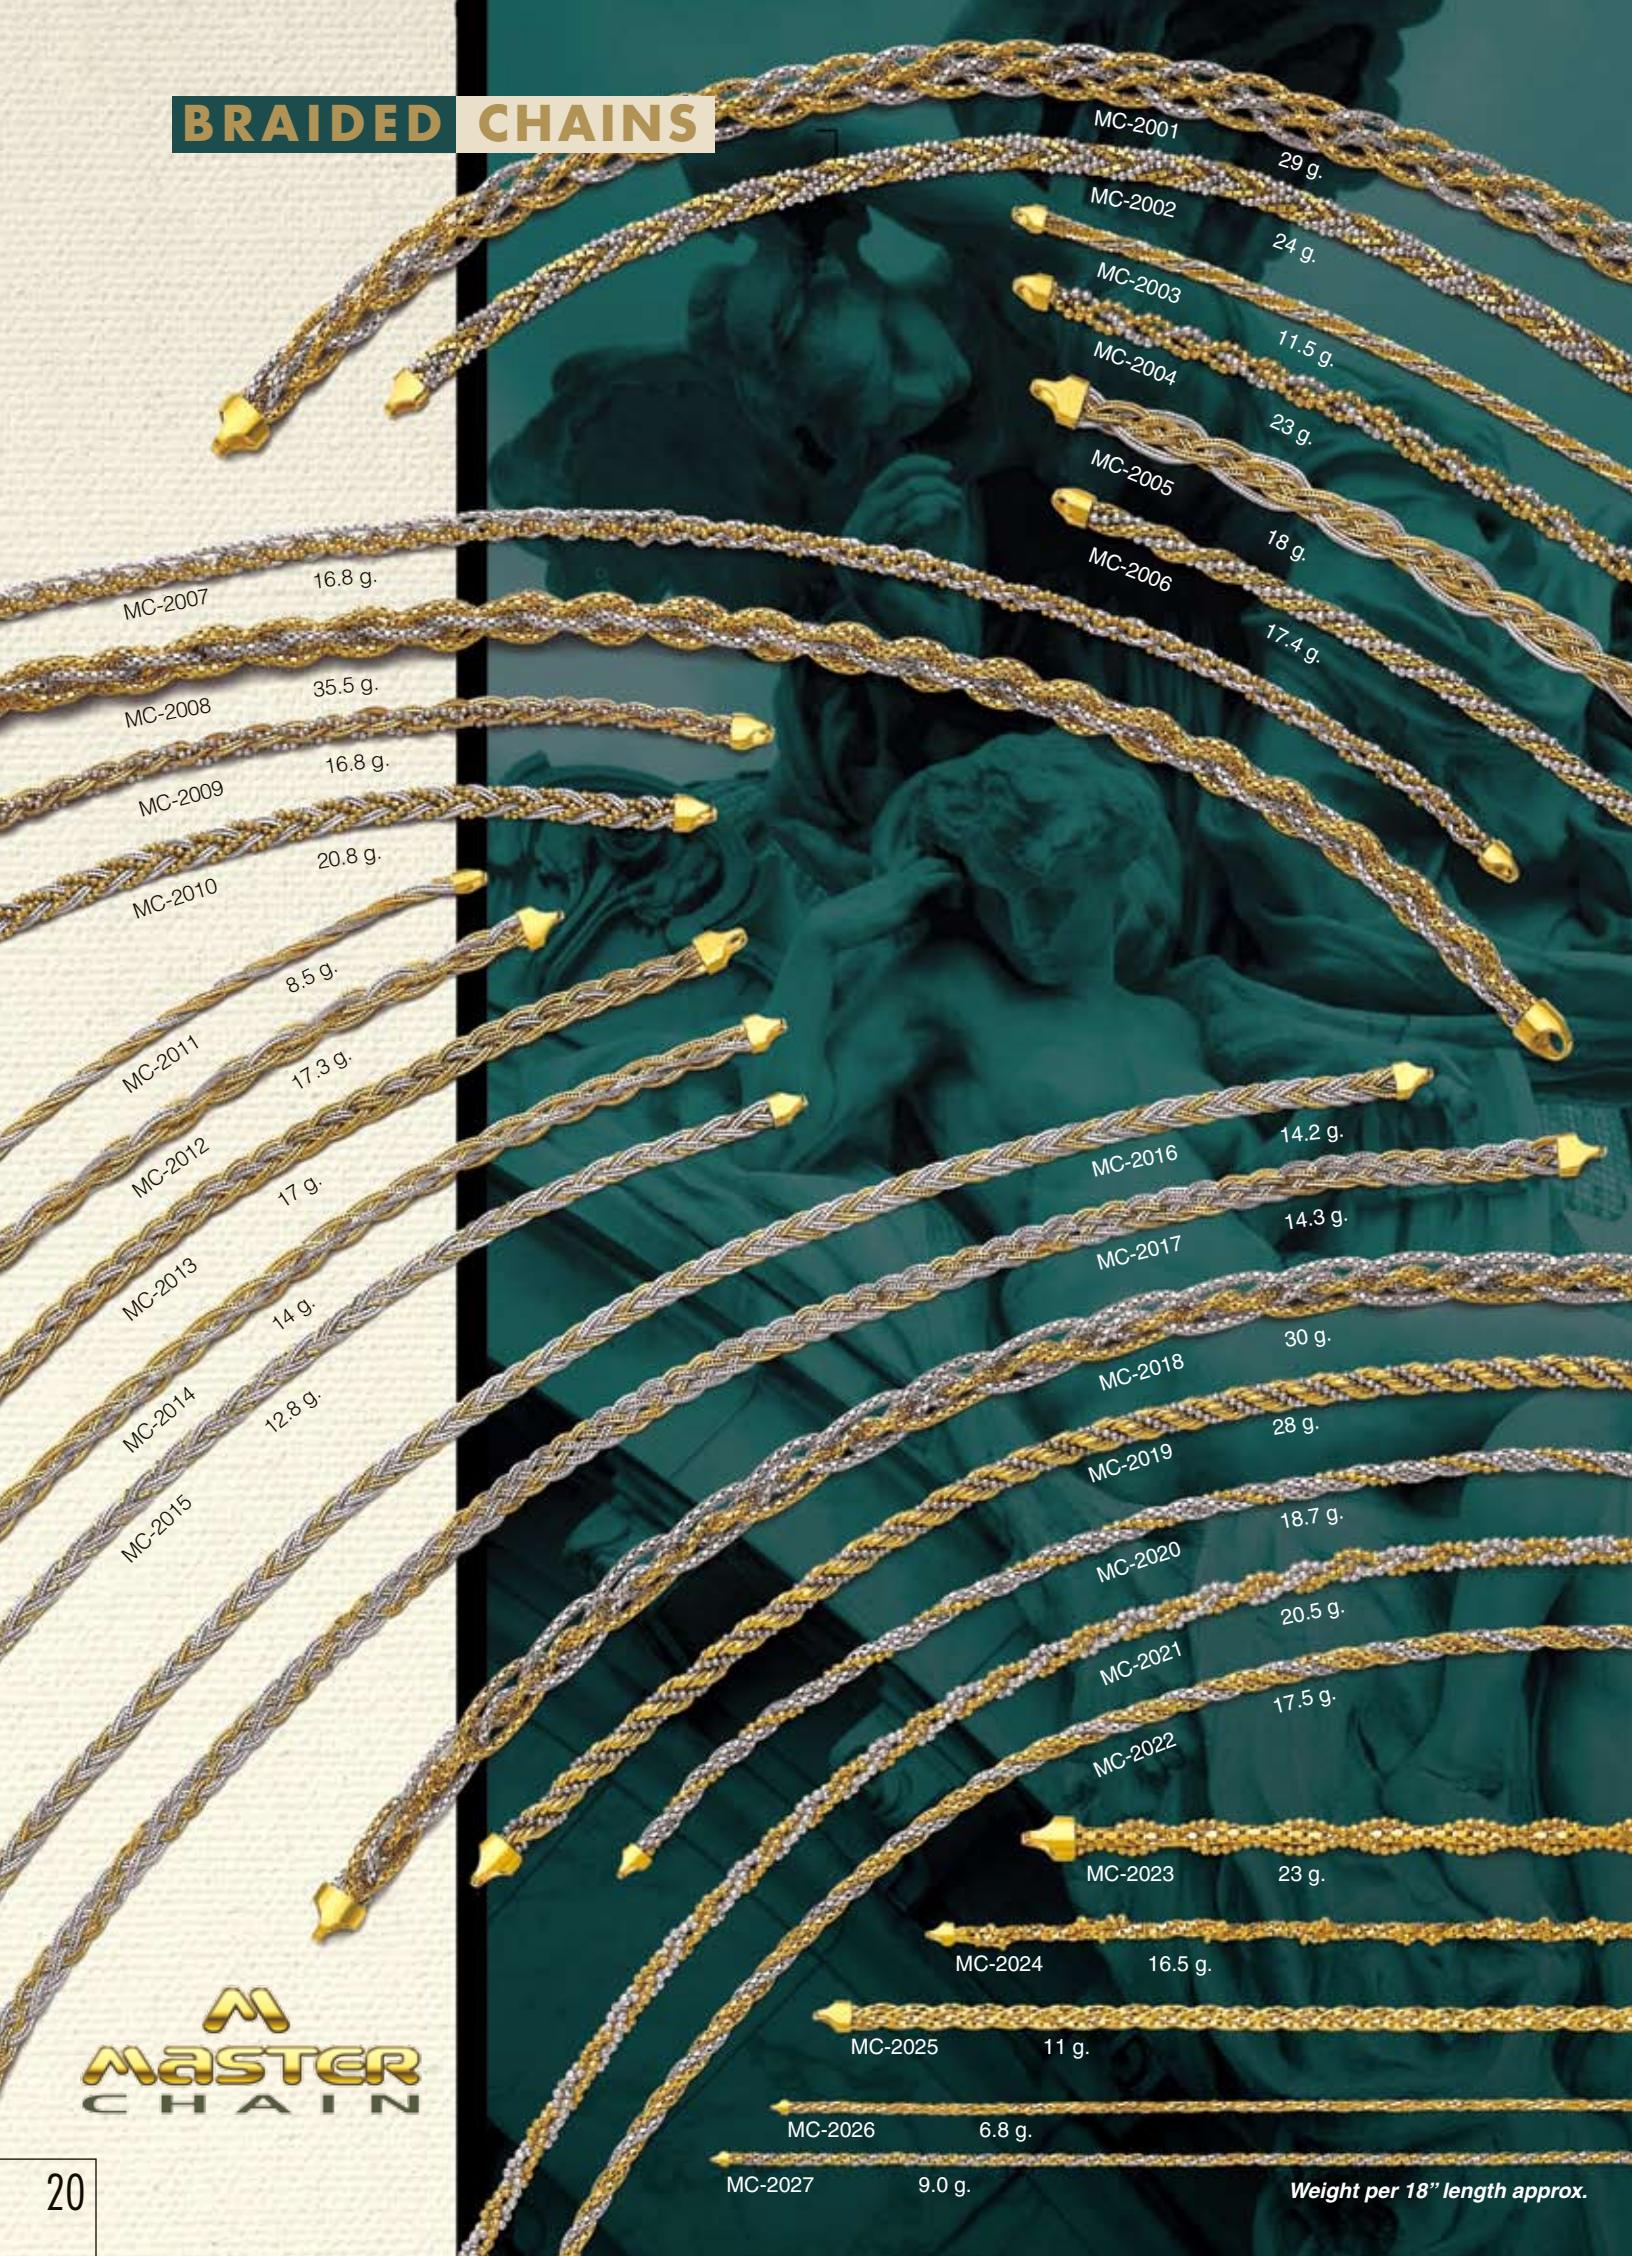

MC-1806 2.6 g.

MC-1807 1.75 g.

M
MASTER
CHAIN

Weight per 1" length approx.

MEENA CHAINS

Weight per 18" length approx.

BRAIDED CHAINS

MC-2001 29 g.