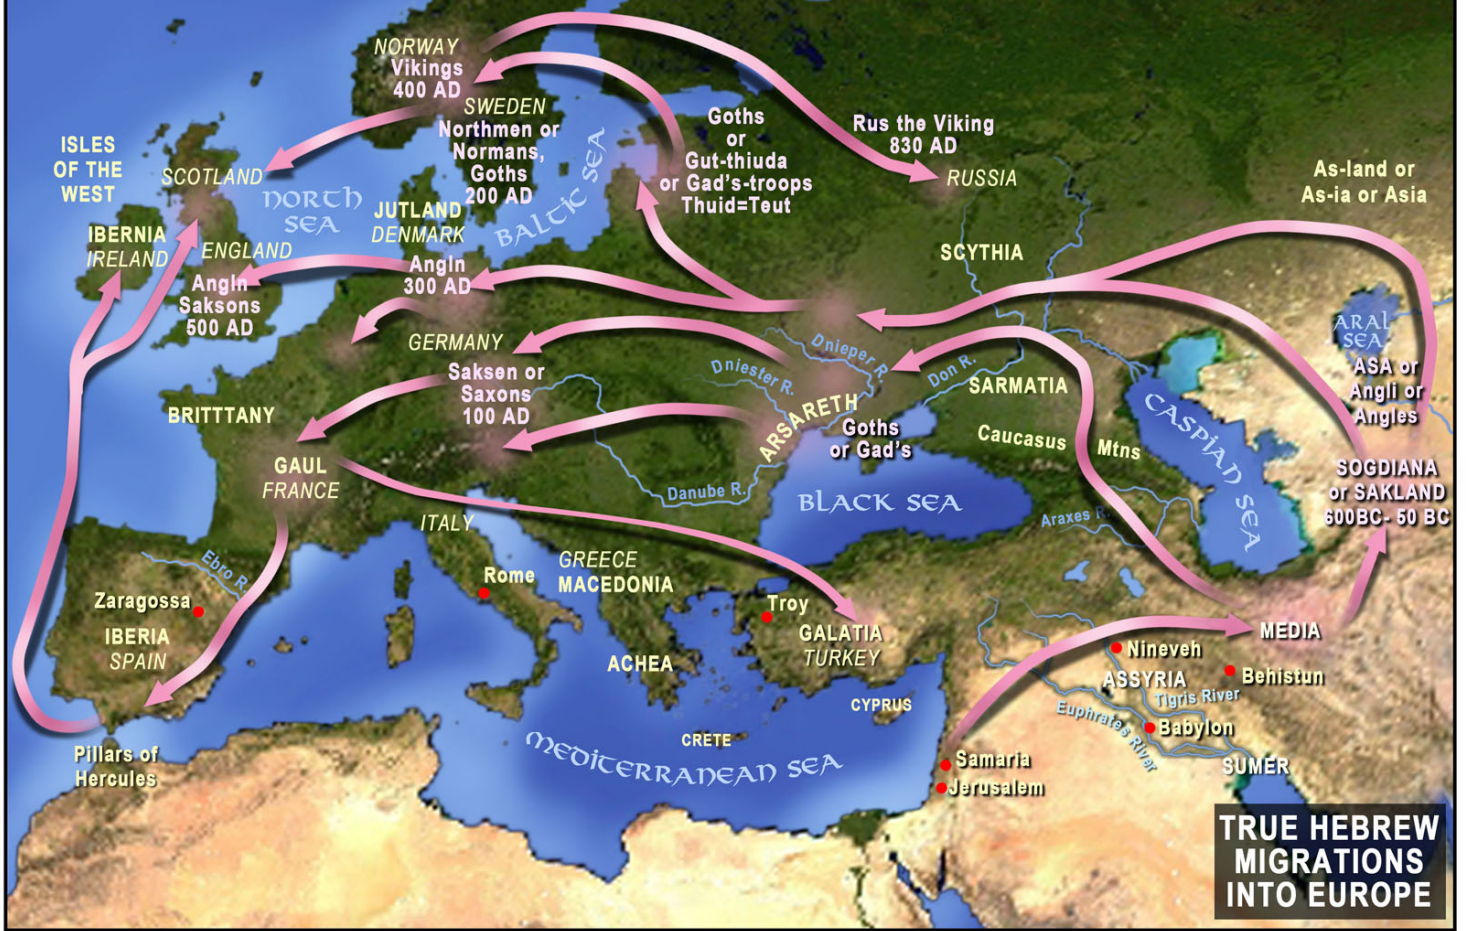

- [Christian Israel](#)
- [Charles Thomson \(LXX\)](#)
- [Ferrar Fenton Bible](#)

Migrations of the Twelve Tribes of Israel

MIGRATIONS DURING ISRAEL'S WANDERING C. 1468 BC.

SCYTHIAN MIGRATIONS @ 745 BC. - 280 BC.

SCYTHIANS SPLIT EAST & WEST @ 650-550 B.C.

[Heraldic Emblems of the Twelve Tribes of Israel](#)