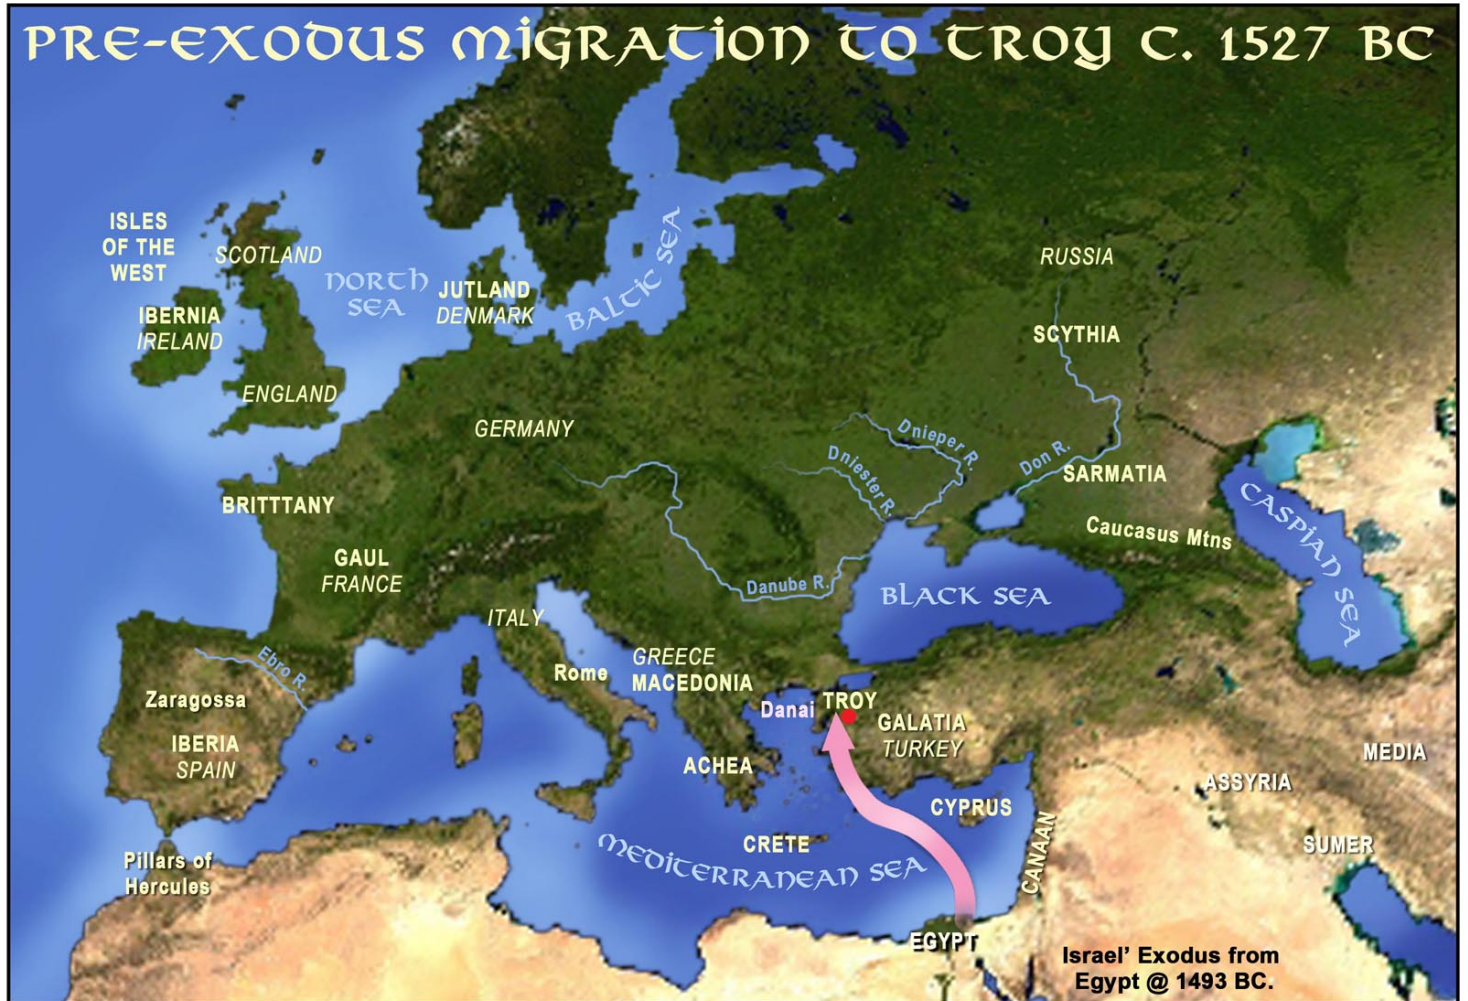

- [Christian Israel](#)
- [Charles Thomson \(LXX\)](#)
- [Ferrar Fenton Bible](#)

Migrations of the Twelve Tribes of Israel

MIGRATIONS DURING ISRAEL'S WANDERING C. 1468 BC.

SCYTHIAN MIGRATIONS @ 745 BC. - 280 BC.

SCYTHIANS SPLIT EAST & WEST @ 650-550 B.C.

[Heraldic Emblems of the Twelve Tribes of Israel](#)